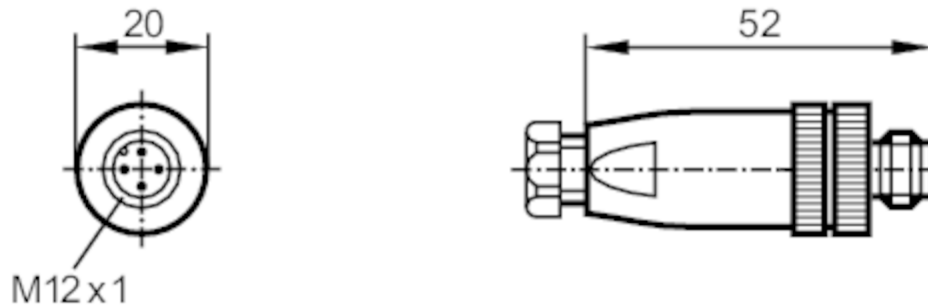

E11624

Wirable plug

SSTGH040MSSFKPG

Application

Special feature	Free from silicone; Gold-plated contacts
Free from silicone	yes

Electrical data

Operating voltage [V]	< 250 AC/DC
Max. current load total [A]	4; (...40 °C)

Operating conditions

Ambient temperature [°C]	-25...100
Protection	IP 68

Mechanical data

Weight [g]	25.5
Dimensions [mm]	20 x 20 x 52
Materials	PA
Material nut	brass, nickel-plated

Remarks

Pack quantity	1 pcs.
---------------	--------

Electrical connection

screw terminals: ...0.75 mm²; Cable sheath: Ø 6...8 mm

Electrical connection - plug

Connector: 1 x M12, straight; Moulded body: PA; Locking: brass, nickel-plated; Contacts: gold-plated