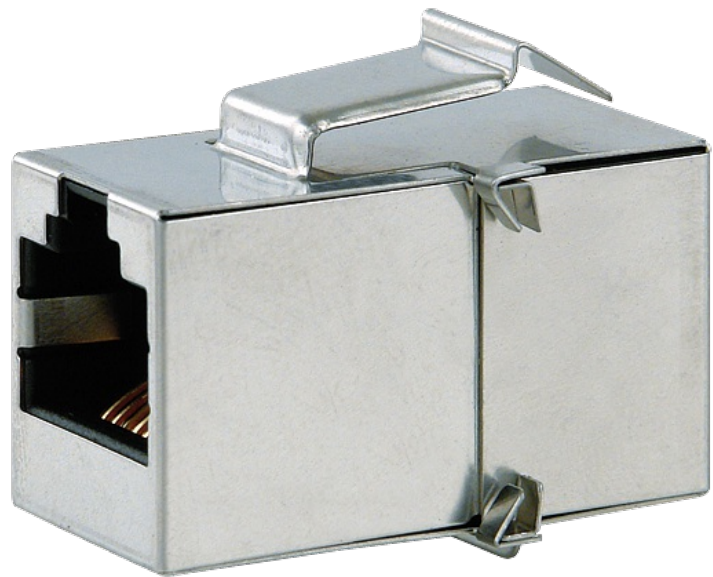

MODLINK MSDD GENDER CHANGER

RJ45 female/female shielded

Gender Changer
RJ45 (female /female)[Link to Product](#)**Illustration**

Product may differ from Image

General data

Dimensions H x W x D 18.8x14.48x27.46