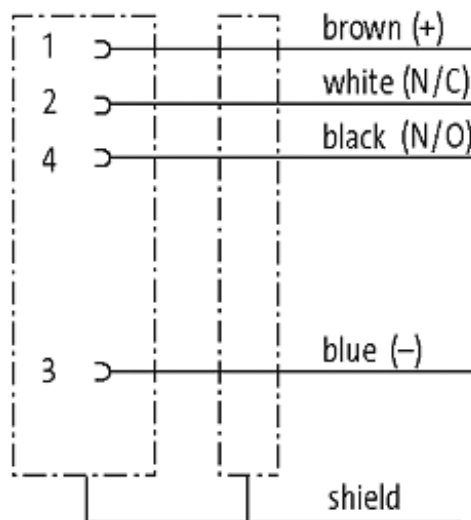

M12 FEMALE 90° SHIELDED

PUR 4X0.34 shielded GRAY, UL/CSA, drag ch 25m

M12
Female 90°
4-pole, shielded

Plastic housings with good resistance against chemicals and oils. The resistance to aggressive media should be individually tested for your application. Further details on request. Further cable lengths on request.

[Link to Product](#)

Illustration

Female

Product may differ from Image