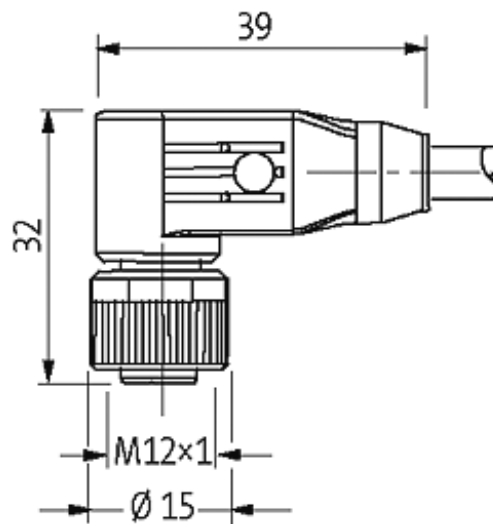

M12 FEMALE 90° SHIELDED

PUR 4X0.34 shielded GRAY, UL/CSA, drag ch 25m

M12
Female 90°
4-pole, shielded

Plastic housings with good resistance against chemicals and oils. The resistance to aggressive media should be individually tested for your application. Further details on request. Further cable lengths on request.

[Link to Product](#)

Illustration

Female

Product may differ from Image