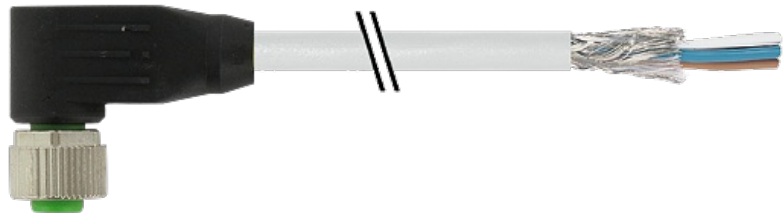

M12 FEMALE 90° SHIELDED

PUR 4X0.34 shielded GRAY, UL/CSA, drag ch 25m

M12
Female 90°
4-pole, shielded

Plastic housings with good resistance against chemicals and oils. The resistance to aggressive media should be individually tested for your application. Further details on request. Further cable lengths on request.

[Link to Product](#)

Illustration

Female

Product may differ from Image