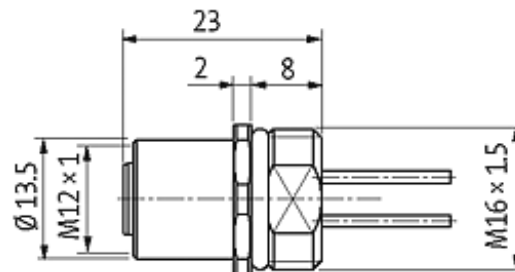

M12 FEMALE FLANGE PLUG A CODED FRONT MOUNT

PP-wires 12x0,14 0.2m

Flange M12 female
12-pole
Front mounting
with multi-strand wire

[Link to Product](#)**Illustration**

| | | |
|----|---|-----------|
| 1 | ▷ | brown |
| 2 | ▷ | blue |
| 3 | ▷ | white |
| 4 | ▷ | green |
| 5 | ▷ | pink |
| 6 | ▷ | yellow |
| 7 | ▷ | black |
| 8 | ▷ | gray |
| 9 | ▷ | red |
| 10 | ▷ | violet |
| 11 | ▷ | gray/pink |
| 12 | ▷ | red/blue |

Female

Product may differ from Image

Form

19181

Technical Data

| | |
|-------------------------------|---|
| Operating voltage | max. 30 V AC/DC |
| Operating current per contact | max. 1.5 A |
| Locking of ports | Screw thread M12 × 1 mm (recommended torque 0.6 Nm) self-securing |
| Protection | IP67 inserted and tightened (EN 60529) |

Cables

| | |
|-----------------------------|---|
| Cable number | 979 |
| No./diameter of wires | 12 × 0.14 mm ² |
| Wire isolation | PP (br, bl, wh, gn, pk, ye, bk, gr, rd, vi, grpk, rdbl) |
| Shore hardness outer jacket | 74 ± 5D |
| Outer diameter | approx. 1.25 mm |
| Bend radius (fixed) | 5 × outer Ø |
| Bend radius (moving) | 15 × outer Ø |
| Temperature range (fixed) | -40...+85 °C |
| Temperature range (mobile) | -25...+85 °C |

General data

| | |
|-------------------|--------------|
| Temperature range | -25...+85 °C |
|-------------------|--------------|

Commercial data

| | |
|------------------------|----------|
| country of origin | DE |
| customs tariff number | 85444290 |
| minimum order quantity | 1 |