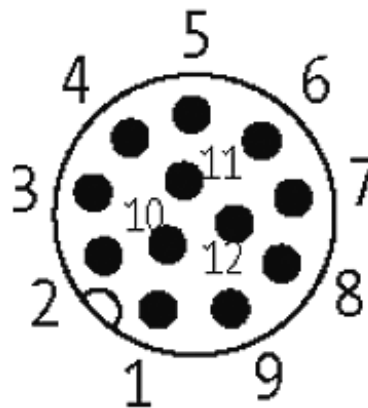

M12 FEMALE FLANGE PLUG A CODED FRONT MOUNT

PP-wires 12x0,14 0.2m

Flange M12 female
12-pole
Front mounting
with multi-strand wire

[Link to Product](#)**Illustration**

| | | |
|----|---|-----------|
| 1 | ▷ | brown |
| 2 | ▷ | blue |
| 3 | ▷ | white |
| 4 | ▷ | green |
| 5 | ▷ | pink |
| 6 | ▷ | yellow |
| 7 | ▷ | black |
| 8 | ▷ | gray |
| 9 | ▷ | red |
| 10 | ▷ | violet |
| 11 | ▷ | gray/pink |
| 12 | ▷ | red/blue |

Female

Product may differ from Image

Form

19181

Technical Data

| | |
|-------------------------------|---|
| Operating voltage | max. 30 V AC/DC |
| Operating current per contact | max. 1.5 A |
| Locking of ports | Screw thread M12 × 1 mm (recommended torque 0.6 Nm) self-securing |
| Protection | IP67 inserted and tightened (EN 60529) |