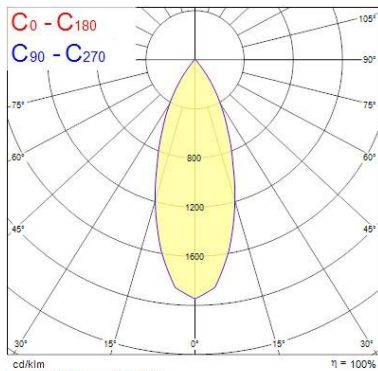

Optical data

Fixture luminous flux (lm)	988
Luminaire efficacy (lm/W)	82
LOR (%)	100
Colour temperature (K)	3000
Light colour	Warm White
CRI (Ra)	90
Colour Variation Initial (SDCM)	SDCM3
Adjustable chromaticity	N
Beam Angle (°)	46
Photobiological Risk Group	RG1
Luminous flux (emergency) (lm)	359
Emergency duration (h)	3

Myriad Deco IP65 White Bezel

MYRIAD DECO IP65 FLOOD 3000K PHDM EM WHITE WBEZ
2058874

Cutout Dimensions (W x L in mm or Diameter in mm)	76
Weight (kg)	1.44
Recessed Depth (mm)	72

Packaging

Single packaging type	Carton
Product EAN number	5025768588749
Packaging single length / height (cm)	17.5
Packaging single width (cm)	15.0
Packaging single depth (cm)	17.5
DUN14 (outer)	05025768588749
Units per outer package	1
Packaging outer length / height (cm)	17.5
Packaging outer width (cm)	15.0
Packaging outer depth (cm)	17.5

PHOTOMETRY

Distance [m]	Cone diameter [m]	Beam diameter [m]	Beam angle [°]	Beam angle [°]	Beam angle [°]	Beam angle [°]	Beam angle [°]	Beam angle [°]	Beam angle [°]
0.5	0.34	0.34	37.8°	18.9°	18.9°	18.9°	18.9°	18.9°	18.9°
1.0	0.68	0.68	37.8°	18.9°	18.9°	18.9°	18.9°	18.9°	18.9°
1.5	1.03	1.03	37.8°	18.9°	18.9°	18.9°	18.9°	18.9°	18.9°
2.0	1.37	1.37	37.8°	18.9°	18.9°	18.9°	18.9°	18.9°	18.9°
2.5	1.71	1.71	37.8°	18.9°	18.9°	18.9°	18.9°	18.9°	18.9°
3.0	2.05	2.05	37.8°	18.9°	18.9°	18.9°	18.9°	18.9°	18.9°

Distance [m] Cone diameter [m] Illuminance [lx]

C0 - C180 (Half beam angle: 37.8°)

Distance [m]	Cone diameter [m]	Beam diameter [m]	Beam angle [°]	Beam angle [°]	Beam angle [°]	Beam angle [°]	Beam angle [°]	Beam angle [°]	Beam angle [°]
0.5	0.34	0.34	37.8°	18.9°	18.9°	18.9°	18.9°	18.9°	18.9°
1.0	0.68	0.68	37.8°	18.9°	18.9°	18.9°	18.9°	18.9°	18.9°
1.5	1.03	1.03	37.8°	18.9°	18.9°	18.9°	18.9°	18.9°	18.9°
2.0	1.37	1.37	37.8°	18.9°	18.9°	18.9°	18.9°	18.9°	18.9°
2.5	1.71	1.71	37.8°	18.9°	18.9°	18.9°	18.9°	18.9°	18.9°
3.0	2.05	2.05	37.8°	18.9°	18.9°	18.9°	18.9°	18.9°	18.9°