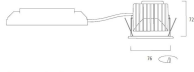

Distance [m] Cone diameter [m] Illuminance [lx]

C0 - C180 (Half beam angle: 37.8°)

TECHNICAL DRAWINGS

Myriad Deco IP65 White Bezel

MYRIAD DECO IP65 FLOOD 3000K PHDM EM WHITE WBEZ

2058874

Dimensions (mm)