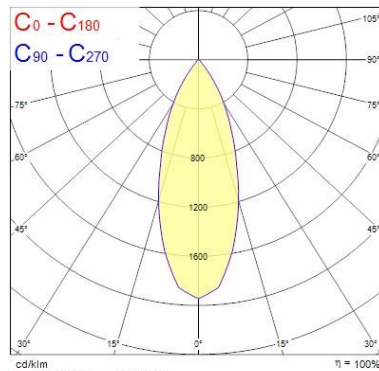

Optical data

Fixture luminous flux (lm)	988
Luminaire efficacy (lm/W)	82
LOR (%)	100
Colour temperature (K)	3000
Light colour	Warm White
CRI (Ra)	90
Colour Variation Initial (SDCM)	SDCM3
Adjustable chromaticity	N
Beam Angle (°)	46
Photobiological Risk Group	RG1
Luminous flux (emergency) (lm)	359
Emergency duration (h)	3

Lifetime data

Lifespan L70 B50	100000
Lifespan L80 B20	100000
Lifespan L90 B10	68500

Physical data

Housing colour	White
IP rating	IP65/20
IK rating	IK02
Diffuser finish	Bezel (or Ring)
Nominal Product Height (mm)	72
Nominal Product Diameter (mm)	90

PHOTOMETRY

Distance [m]	Cone diameter [m]	Beam diameter [m]	Beam angle [°]	Beam angle [°]	Beam angle [°]	Beam angle [°]	Beam angle [°]	Beam angle [°]	Beam angle [°]
0.5	0.34	0.34	37.8°	18.9°	18.9°	18.9°	18.9°	18.9°	18.9°
1.0	0.68	0.68	37.8°	18.9°	18.9°	18.9°	18.9°	18.9°	18.9°
1.5	1.03	1.03	37.8°	18.9°	18.9°	18.9°	18.9°	18.9°	18.9°
2.0	1.37	1.37	37.8°	18.9°	18.9°	18.9°	18.9°	18.9°	18.9°
2.5	1.71	1.71	37.8°	18.9°	18.9°	18.9°	18.9°	18.9°	18.9°
3.0	2.05	2.05	37.8°	18.9°	18.9°	18.9°	18.9°	18.9°	18.9°

Distance [m] Cone diameter [m] Illuminance [lx]

C0 - C180 (Half beam angle: 37.8°)

Distance [m]	Cone diameter [m]	Beam diameter [m]	Beam angle [°]	Beam angle [°]	Beam angle [°]	Beam angle [°]	Beam angle [°]	Beam angle [°]	Beam angle [°]
0.5	0.34	0.34	37.8°	18.9°	18.9°	18.9°	18.9°	18.9°	18.9°
1.0	0.68	0.68	37.8°	18.9°	18.9°	18.9°	18.9°	18.9°	18.9°
1.5	1.03	1.03	37.8°	18.9°	18.9°	18.9°	18.9°	18.9°	18.9°
2.0	1.37	1.37	37.8°	18.9°	18.9°	18.9°	18.9°	18.9°	18.9°
2.5	1.71	1.71	37.8°	18.9°	18.9°	18.9°	18.9°	18.9°	18.9°
3.0	2.05	2.05	37.8°	18.9°	18.9°	18.9°	18.9°	18.9°	18.9°