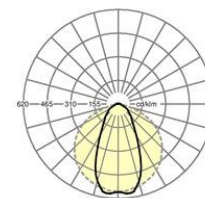

Category (ETIM):	Variable device mount
Type:	Device mount IP20-SDGVLT LED
Order number:	18324504150
Configuration:	Lamps integrated: LED, Light colour 840/neutral white (4000K), Colour rendering Ra>80; LED service life 50000h L80/B10
Operating device:	Electronic driver (1 pcs.)
Mains voltage:	230V / 50Hz
System performance (W):	47
Luminaire luminous flux (lm):	7500
lm/W:	159
Ambient temperatures:	10°C / 40°C
Certifications:	IP 20, protection class I, F, DIN10500/Food, Indoor, CE
Colour of the housing:	traffic white RAL 9016
Weight (net) (kg):	2.1
Dimensions LxWxH/DxH (mm):	1531 x 55 x 41
mounting method:	Mounting rail system mounting
EAN-number:	4020863336135
Commodity code:	94051098

## SDGVLT LED 7500lm 840 • vw • ED • 18324504150

**Lighting technology**  
Linear.Lens.Profil-direct narrow distribution  
SDGVLT LED 7500 lm 840

ηLB	100 %
lm/W	159
Φ ↓/↑	99 % / 1 %
UGR q/l	20.8 / 28.3

Quick-fit mounting system Variable device mount; Device mount made of galvanised, profiled sheet steel, surface coated with polyester resin enamel. Toolless fastening with two integrated lateral lever locks. LED unit in housing length for optically seamless light run. Can be variably positioned on the mounting rail. Housing colour traffic white RAL 9016; Direct narrow light distribution using Linear.Lens.Profil made of clear PMMA plastic. Optically seamless light run. Heat-resistant cables including connection cable 1 m and rapid installation plug connector with tool-less phase pre-selection and locating finger.

Dimensions LxWxH/DxH (mm): 1531 x 55 x 41  
 Configuration: Lamps integrated: LED, Light colour 840/neutral white (4000K), Colour rendering Ra>80; LED service life 50000h L80/B10  
 Luminaire luminous flux (lm): 7500  
 lm/W: 159  
 Operating device: Electronic driver (1 pcs.)  
 System performance (W): 47  
 Conditions: Suitable for use in ambient temperatures of 10°C to 40°C  
 Certifications: IP 20, protection class I, F, DIN10500/Food, Indoor, CE