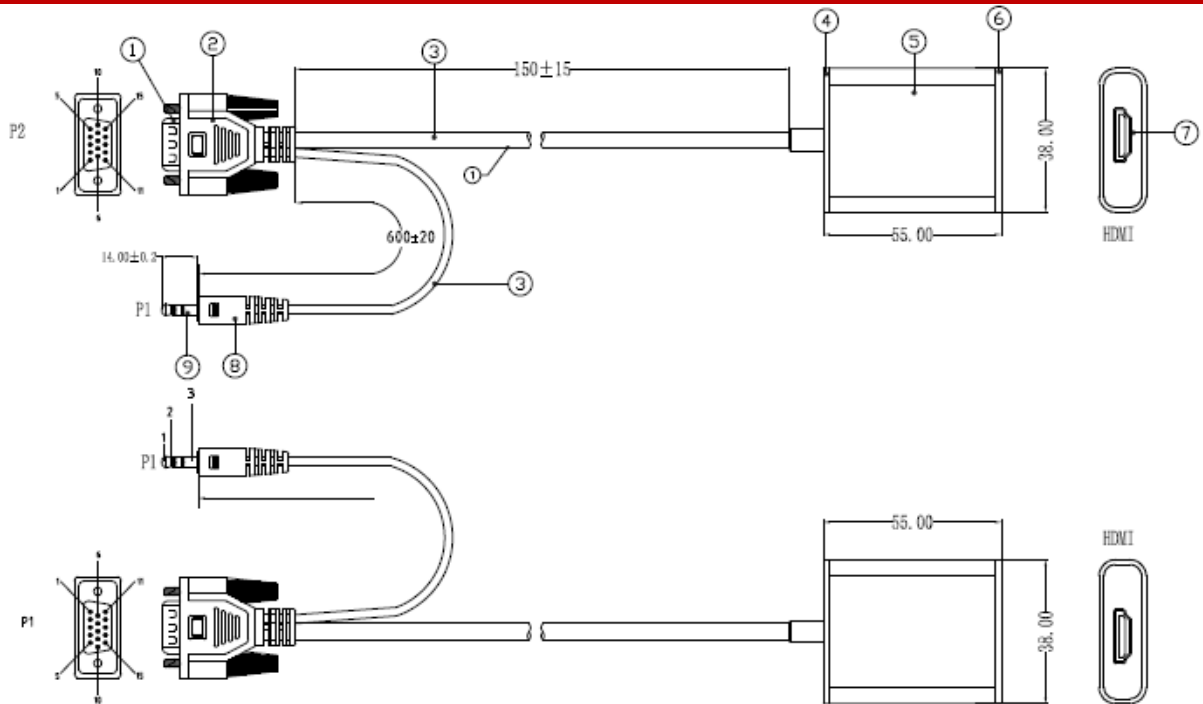

9		3.5mm Male	3.5mm stereo male	PCS	1
8		PVC	PVC 45PA Black	PCS	1
7		HDMI Female	HDMI Female / Nickel plated	PCS	1
6		Front Bezel	ABS front bezel	PCS	1
5		Shell	Aluminium alloy black	PCS	1
4		Back Bezel	ABS back bezel	PCS	1
3		Cable	VGA cable 150mm / 3.5mm 600mm	PCS	1
2		Hood	ABS black / black inner mould	PCS	1
1		VGA Male	Nickel plated shell / gold plated terminals	PCS	1