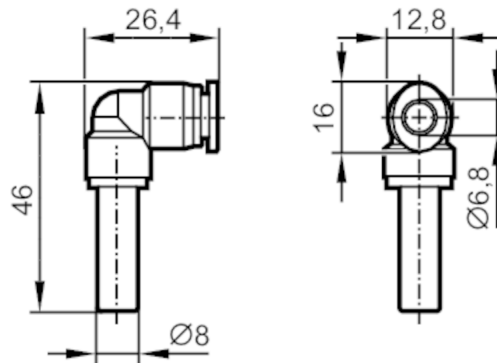

## Push-in L-fitting for pneumatic connections

AirBox push-in L-connector 10 pcs.

### Mechanical data

Weight [g] 34.5

Materials housing: nickel-plated brass / PA66; Tooth lock washer: stainless steel

Tube fittings 6 mm

at\_pneumatik-durchmesser-steckhuelse [mm] 8