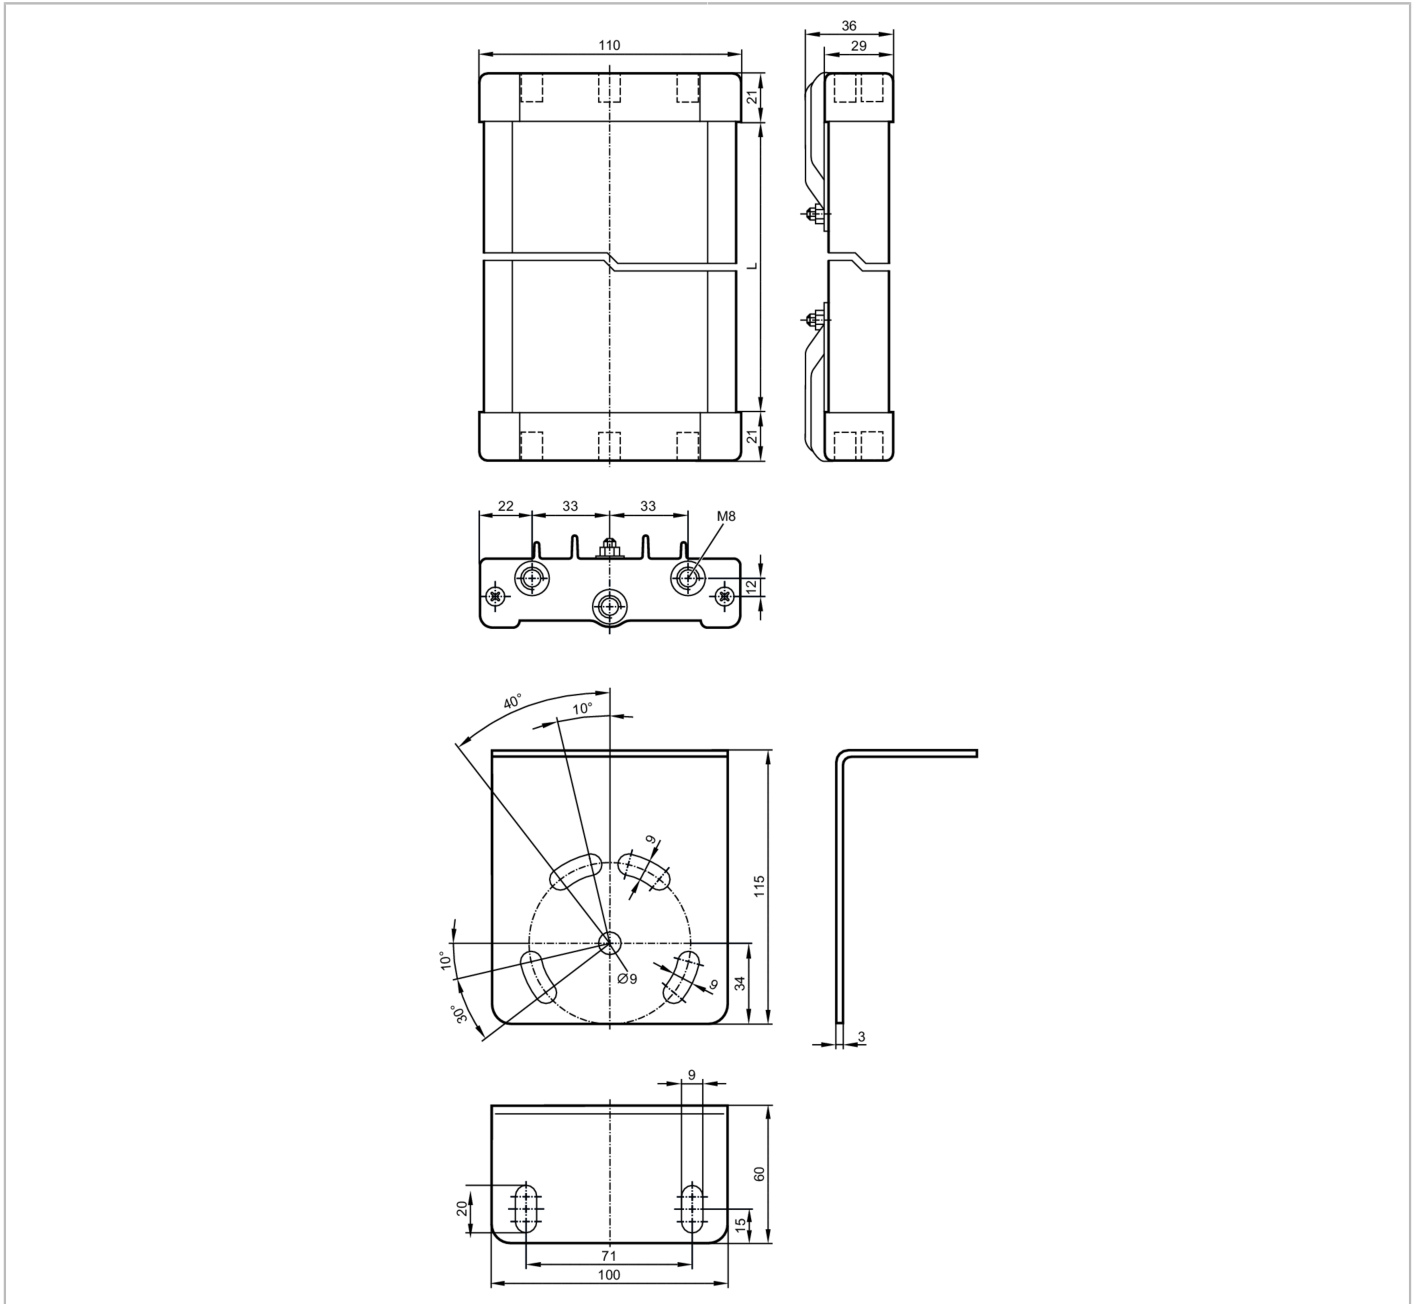

## Corner mirror for safety light grids

DEFLECTION MIRROR 400 LENGTH

### Mechanical data

Weight [g] 3214

Materials aluminium epoxy-powder coated; plastics; Accessories: steel galvanised

Length [mm] 400