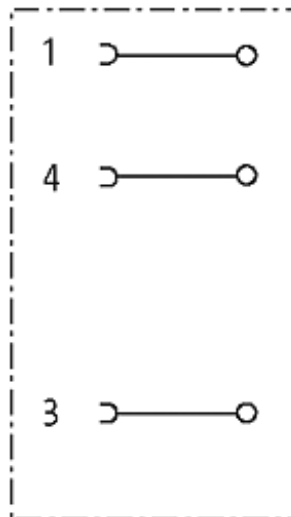

M8 FEMALE 0° FIELD-WIREABLE SCREW TERM.

3-pol. 0,14...0.5mm²

Female straight

3-pole

Screw terminals

Connection cross section: 0.14...0.5 mm²

[Link to Product](#)

Illustration

Female

Product may differ from Image

Approvals

Form

08621

Technical Data

Operating voltage	max. 60 V AC/DC
Operating current per contact	max. 4 A
Connection cross section	0.14...0.5 mm ²
Sealing range (cable diameter)	2.5...5.0 mm
Protection	IP67 inserted and tightened (EN 60529)

General data

Temperature range	-25...+85 °C
Dimensions H × W × D	45×12×12 mm

Commercial data

country of origin	DE
customs tariff number	85369010
minimum order quantity	1