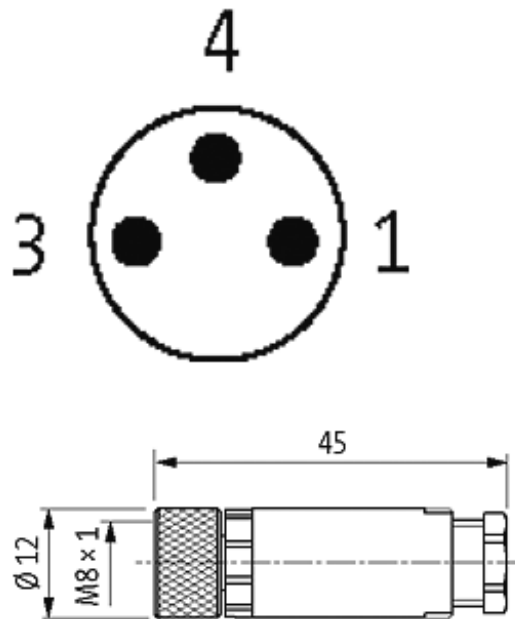

M8 FEMALE 0° FIELD-WIREABLE SCREW TERM.

3-pol. 0,14...0.5mm²

Female straight

3-pole

Screw terminals

Connection cross section: 0.14...0.5 mm²

[Link to Product](#)

Illustration

Female

Product may differ from Image

Approvals

Form

08621

Technical Data

Operating voltage	max. 60 V AC/DC
Operating current per contact	max. 4 A
Connection cross section	0.14...0.5 mm ²
Sealing range (cable diameter)	2.5...5.0 mm
Protection	IP67 inserted and tightened (EN 60529)

General data

Temperature range	-25...+85 °C
Dimensions H × W × D	45×12×12 mm

Commercial data

country of origin	DE
customs tariff number	85369010
minimum order quantity	1