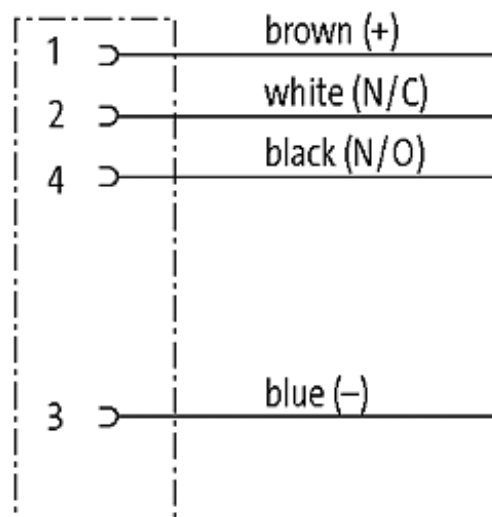

M12 FEMALE FLANGE PLUG B CODED 1-2-3-4

Wire 4X0.34 0.2m

Flange M12 female
B-coded, 4-pole
Front mounting
with multi-strand wire

[Link to Product](#)**Illustration**

Female

Product may differ from Image

Form

14141

Technical Data

Operating voltage	max. 250 V AC/DC
Operating current per contact	max. 4 A
Locking of ports	Screw thread M12 × 1 mm (recommended torque 0.6 Nm) self-securing
Protection	IP67 inserted and tightened (EN 60529)