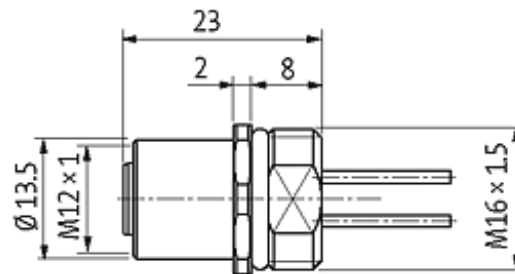

M12 FEMALE FLANGE PLUG B CODED 1-2-3-4

Wire 4X0.34 0.2m

Flange M12 female
B-coded, 4-pole
Front mounting
with multi-strand wire

[Link to Product](#)**Illustration**

Female

Product may differ from Image

Form

14141

Technical Data

Operating voltage	max. 250 V AC/DC
Operating current per contact	max. 4 A
Locking of ports	Screw thread M12 × 1 mm (recommended torque 0.6 Nm) self-securing
Protection	IP67 inserted and tightened (EN 60529)

Cables

Cable number	974
No./diameter of wires	4 × 0.34 mm ²
Wire isolation	PP (br, wh, bl, bk)
Shore hardness outer jacket	70 ± 5D
Outer diameter	approx. 1.25 mm
Bend radius (fixed)	5 × outer Ø
Bend radius (moving)	10 × outer Ø
Temperature range (fixed)	-40...+80 °C
Temperature range (mobile)	-25...+80 °C