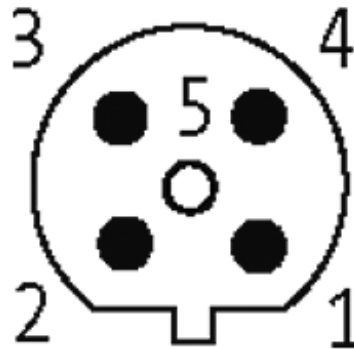

M12 FEMALE FLANGE PLUG B CODED 1-2-3-4

Wire 4X0.34 0.2m

Flange M12 female
B-coded, 4-pole
Front mounting
with multi-strand wire

[Link to Product](#)**Illustration**

Female

Product may differ from Image

Form

14141

Technical Data

Operating voltage	max. 250 V AC/DC
Operating current per contact	max. 4 A
Locking of ports	Screw thread M12 × 1 mm (recommended torque 0.6 Nm) self-securing
Protection	IP67 inserted and tightened (EN 60529)

Cables

Cable number	974
No./diameter of wires	4 × 0.34 mm ²
Wire isolation	PP (br, wh, bl, bk)
Shore hardness outer jacket	70 ± 5D
Outer diameter	approx. 1.25 mm
Bend radius (fixed)	5 × outer Ø
Bend radius (moving)	10 × outer Ø
Temperature range (fixed)	-40...+80 °C
Temperature range (mobile)	-25...+80 °C