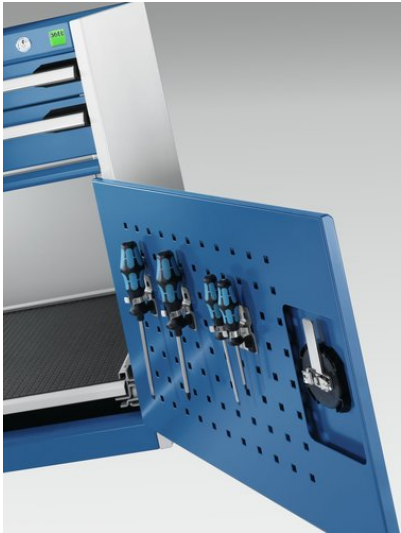

41002121. - cubio mobile storage bench (mpx)

Short Description

cubio mobile storage bench (mpx) 1 drwr-door / mid shelf / 1 drwr-door
WxDxH: 2000x750x840mm

Product Images

Additional Information

Description	cubio mobile storage bench with 1 drawer-door cabinet / open cupboard / 1 drawer-door cabinet. Featuring a heavy duty, steel channel framework with integrated storage units 125mm diameter castors and a 40mm multiplex wood worktop. Delivered assembled. Equivalent cabinet - WxDxH:650/650/650x650x600mm. Drawer configuration: 2x 150mm with 100% extension slides (75kg U.D.L.) with two, perfo panel lined, reinforced 350 mm high and 1 adjustable height, galvanised steel shelf (100kg U.D.L.). Finished in durable po
Width	2000
Depth	750
Height	840
Customs tariff number	94032080
Product material	Sheet steel
Product surface	Powder coated
Drawer Load Capacity	50 kg
Drawer height 1	150mm
Drawer 1 Internal Dimensions	1875mm x 625mm x 130mm
Drawer height 2	150mm
Drawer 2 Internal Dimensions	1875mm x 625mm x 130mm
Door type	Perfo
Door height 1	350 mm
Number of shelves	1
Shelf Load Capacity	100kg

Product Options

Colour:	Anthracite grey
	Crimson red
	Gentian blue
	Light grey