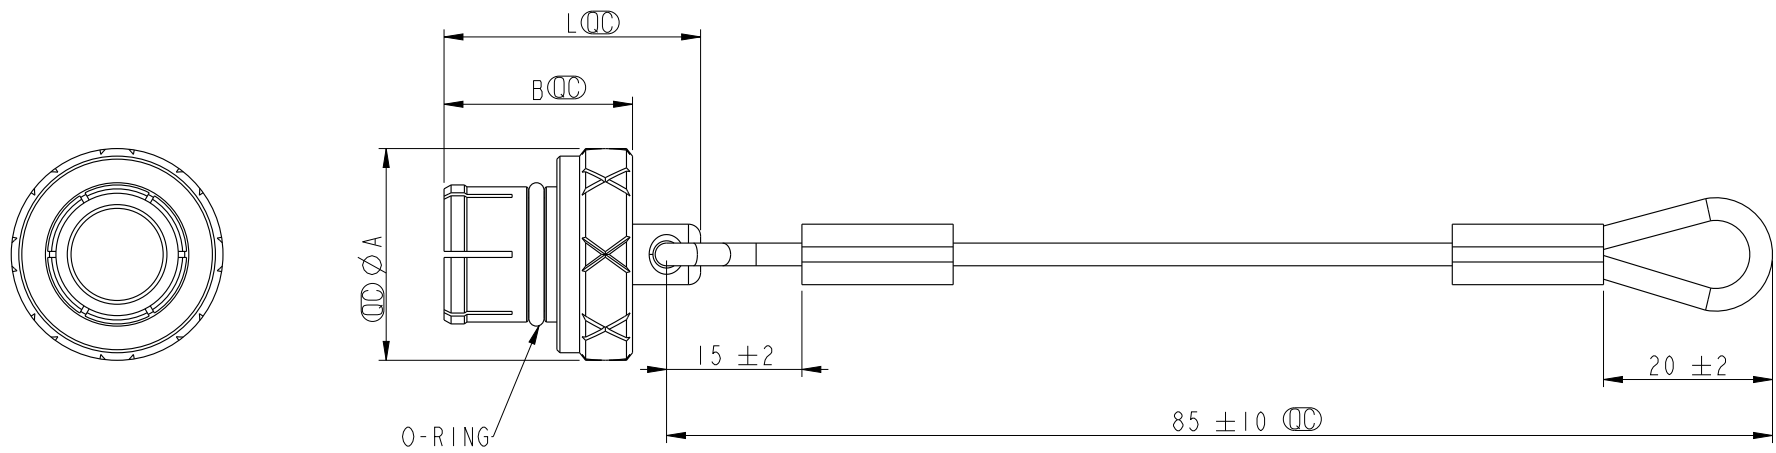

THIS DOCUMENT IS SUBJECT TO CHANGE WITHOUT NOTICE. IT IS CONFIDENTIAL AND A PROPERTY OF Amphenol LTW. DISCLOSURE TO THIRD PARTY HAS TO BE AUTHORIZED BY Amphenol LTW.

REV.	DESCRIPTION

CAP-DLBFQCEX
Series