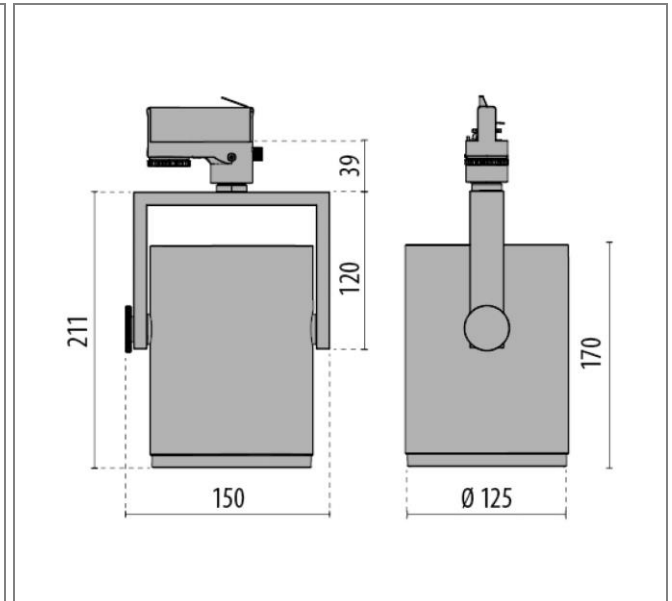

ART.: 8427483383410

AS427 LED WIDE FLOOD REFLECTOR

Art.: 8427483383410, AS427 LED, 40W, 4000K, Driver static, Direct / wideflood (2 x 30°-37°), White, LED track light for interior, including: Extruded aluminum profile and die-cast aluminum spotlight housing, powder-coated, Tilting and turning spotlight head, High-brilliance spherical faceted reflector for maximum lamp performance and neutral colour rendering, Bayonet-closure ring for a toolless replacement of the reflector and the louvre, Reflector in Wide Flood design Colour rendering index Ra > 90, Colour tolerance according to MacAdam ≤ 3 SDCM Universal tri-phase adaptor included, Complete with electric converter, Toolless mounting, Complete with clear safety glass pane

Connected load	40 W
Luminous flux	4330 lm
Efficiency	108 lm/W
Colour temperature	4000K
Colour rendering (CRI)	80
IP class	20
Nominal voltage	220 – 240 V
Colour	RAL 9010