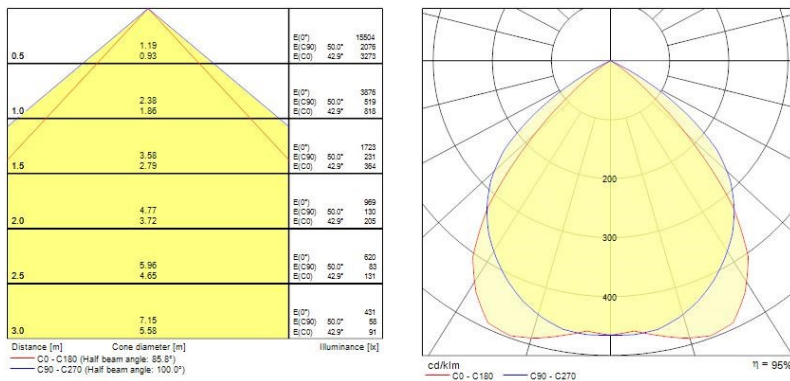

RANA T5 1500 S&S

RANA S 1500 White Bright Louvre 2x49W T5 840
0050566

Nominal Product Height (mm)	46
Weight (kg)	4.08

Packaging

Single packaging type	Carton
Product EAN number	5410288505664
Packaging single length / height (cm)	149.5
Packaging single width (cm)	5.5
Packaging single depth (cm)	20.0
DUN14 (outer)	05410288505664
Units per outer package	1
Packaging outer length / height (cm)	149.5
Packaging outer width (cm)	5.5
Packaging outer depth (cm)	20.0

PHOTOMETRY

TECHNICAL DRAWINGS