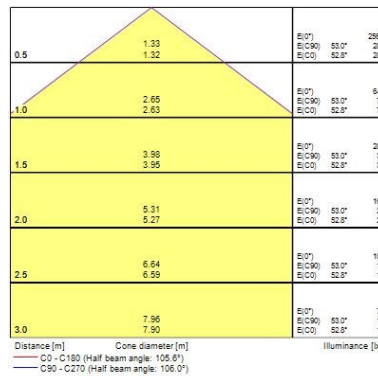

Colossal COLOSSAL 400 3400LM 830 DALI EM3 WHITE 4061106

Nominal Product Height (mm)	87
Nominal Product Diameter (mm)	400
Weight (kg)	4.8

Packaging

Single packaging type	Carton
Product EAN number	5026524611060
Packaging single length / height (cm)	50.5
Packaging single width (cm)	40.5
Packaging single depth (cm)	10.0
DUN14 (outer)	05026524611060
Units per outer package	1
Packaging outer length / height (cm)	50.5
Packaging outer width (cm)	40.5
Packaging outer depth (cm)	10.0

Safety data

Optimal operating condition (°C)	0-0

PHOTOMETRY