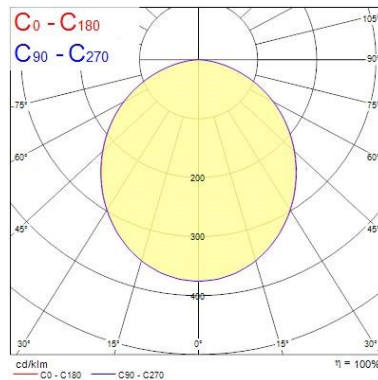

Optical data

Fixture luminous flux (lm)	3400
Luminaire efficacy (lm/W)	113
Colour temperature (K)	3000
Colour Code	830
Light colour	Warm White
CRI (Ra)	80
Colour Consistency (SDCM)	3
Colour Variation Initial (SDCM)	SDCM3
Beam Angle (°)	100
Photobiological Risk Group	RG0
Luminous flux (emergency) (lm)	170
Emergency duration (h)	3

Lifetime data

Lifespan L70 B50	60000
Lifespan L80 B20	50000

Physical data

Housing colour	White
IP rating	IP40
IK rating	IK03
Diffuser finish	Opal
Diffuser material	PMMA Acrylic
Nominal Product Length (mm)	400
Nominal Product Width (mm)	400

Colossal COLOSSAL 400 3400LM 830 DALI EM3 WHITE 4061106

Nominal Product Height (mm)	87
Nominal Product Diameter (mm)	400
Weight (kg)	4.8

Packaging

Single packaging type	Carton
Product EAN number	5026524611060
Packaging single length / height (cm)	50.5
Packaging single width (cm)	40.5
Packaging single depth (cm)	10.0
DUN14 (outer)	05026524611060
Units per outer package	1
Packaging outer length / height (cm)	50.5
Packaging outer width (cm)	40.5
Packaging outer depth (cm)	10.0

Safety data

Optimal operating condition (°C)	0-0
----------------------------------	-----

PHOTOMETRY

Colossal

COLOSSAL 400 3400LM 830 DALI EM3 WHITE
4061106

TECHNICAL DRAWINGS