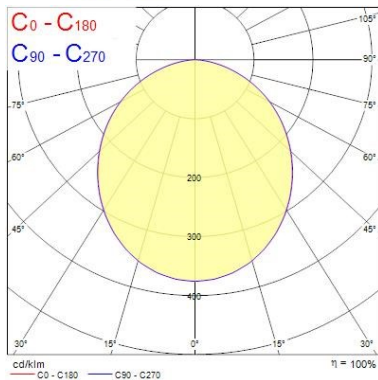

Optical data

Fixture luminous flux (lm)	3400
Luminaire efficacy (lm/W)	113
Colour temperature (K)	3000
Colour Code	830
Light colour	Warm White
CRI (Ra)	80
Colour Consistency (SDCM)	3
Colour Variation Initial (SDCM)	SDCM3
Beam Angle (°)	100
Photobiological Risk Group	RG0
Luminous flux (emergency) (lm)	170
Emergency duration (h)	3

Lifetime data

Lifespan L70 B50	60000
Lifespan L80 B20	50000

Physical data

Housing colour	White
IP rating	IP40
IK rating	IK03
Diffuser finish	Opal
Diffuser material	PMMA Acrylic
Nominal Product Length (mm)	400
Nominal Product Width (mm)	400

Colossal COLOSSAL 400 3400LM 830 DALI EM3 WHITE 4061106

Nominal Product Height (mm)	87
Nominal Product Diameter (mm)	400
Weight (kg)	4.8

Packaging

Single packaging type	Carton
Product EAN number	5026524611060
Packaging single length / height (cm)	50.5
Packaging single width (cm)	40.5
Packaging single depth (cm)	10.0
DUN14 (outer)	05026524611060
Units per outer package	1
Packaging outer length / height (cm)	50.5
Packaging outer width (cm)	40.5
Packaging outer depth (cm)	10.0

Safety data

Optimal operating condition (°C)	0-0
----------------------------------	-----

PHOTOMETRY

Colossal

COLOSSAL 400 3400LM 830 DALI EM3 WHITE
4061106

TECHNICAL DRAWINGS