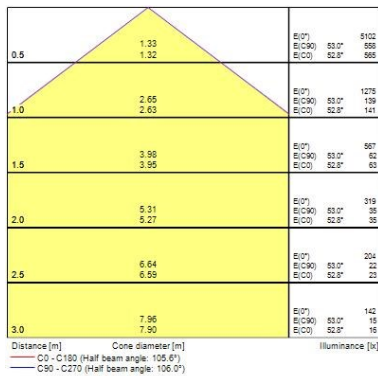

Colossal COLOSSAL 400 3400LM 830 DALI EM3 WHITE 4061106

Nominal Product Height (mm)	87
Nominal Product Diameter (mm)	400
Weight (kg)	4.8

Packaging

Single packaging type	Carton
Product EAN number	5026524611060
Packaging single length / height (cm)	50.5
Packaging single width (cm)	40.5
Packaging single depth (cm)	10.0
DUN14 (outer)	05026524611060
Units per outer package	1
Packaging outer length / height (cm)	50.5
Packaging outer width (cm)	40.5
Packaging outer depth (cm)	10.0

Safety data

Optimal operating condition (°C)	0-0

PHOTOMETRY