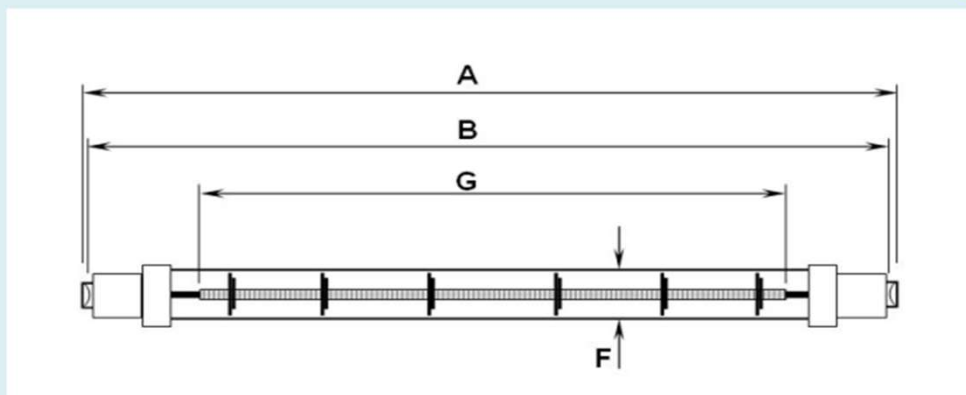

Lamp Product Data Specification

VICTORY

Lamp Product Code: **64244010**

Version No.: **6**

Issue Date: **26.11.2021**

Coating Coverage (where applic.) :-

N/A

Dimensions (in mm) :-

(Overall Length) A	219
(Inside Cap to Cap Length) B	216±2
(Lead Length) C	N/A
(Secondary Length) D	0
(UnHeated/Other Length) E	0
(Tube Dia) F	19
(Heat Length) G	150
(Pip Height) H	0

Additional Data:

Technical Data :-

Volts	240
Watts	400
Finish	Clear Jacket
Cap	R7s
Colour Temp. (°K)	2500
Life (hrs)	5000
Burning Position	Horizontal
Leads	N/A
Termination	N/A

IMPORTANT: Please refer all enquiries to our offices for alternatives &/or changes.