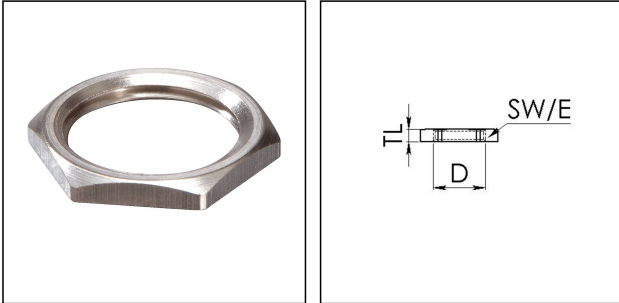

MMU 21

Locknut, brass

Products may differ in size, colour and appearance to those shown. If you require further information or customisation, please contact us directly.

Material	Brass nickel-plated
Surface	Nickel-plated
Temp. range min	-200 °C
Temp. range max	250 °C
Thread type	PG
Ø Connection thread D	21
Key width SW	32 mm
Collar diameter (E)	36 mm
Total length TL	3,5 mm
Order no. nickel-plated	10062146
Type	MMU 21
Packing unit	100
EAN number	4007685621465
Tariff number	74153300
ETIM-Classification	EC000940