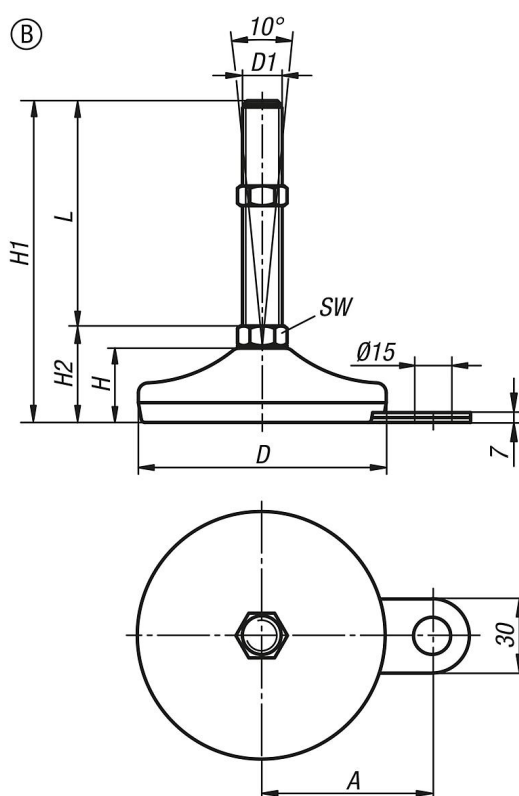

##### Matière :

Embase, broche filetée en acier ou en acier inoxydable.  
Surface d'appui en caoutchouc (NBR) 80 Shore.

### Aperçu des articles

| Référence         | Forme | Matière du corps de base | A  | D  | D1  | H  | H1  | H2 | SW | L   | Charge admissible kN max. (contraintes statiques uniquement) |
|-------------------|-------|--------------------------|----|----|-----|----|-----|----|----|-----|--|
| K0739.2106010X50  | B     | acier                    | 45 | 60 | M10 | 22 | 82  | 32 | 14 | 50  | 7  |
| K0739.2106010X100 | B     | acier                    | 45 | 60 | M10 | 22 | 132 | 32 | 14 | 100 | 7  |
| K0739.2106012X50  | B     | acier                    | 45 | 60 | M12 | 22 | 82  | 32 | 14 | 50  | 7  |
| K0739.2106012X100 | B     | acier                    | 45 | 60 | M12 | 22 | 132 | 32 | 14 | 100 | 7  |
| K0739.2106012X150 | B     | acier                    | 45 | 60 | M12 | 22 | 182 | 32 | 14 | 150 | 7  |
| K0739.2108010X50  | B     | acier                    | 54 | 80 | M10 | 25 | 85  | 35 | 14 | 50  | 10   |
| K0739.2108010X100 | B     | acier                    | 54 | 80 | M10 | 25 | 135 | 35 | 14 | 100 | 10   |
| K0739.2108012X50  | B     | acier                    | 54 | 80 | M12 | 25 | 85  | 35 | 14 | 50  | 10   |
| K0739.2108012X100 | B     | acier                    | 54 | 80 | M12 | 25 | 135 | 35 | 14 | 100 | 10   |
| K0739.2108012X150 | B     | acier                    | 54 | 80 | M12 | 25 | 185 | 35 | 14 | 150 | 10   |