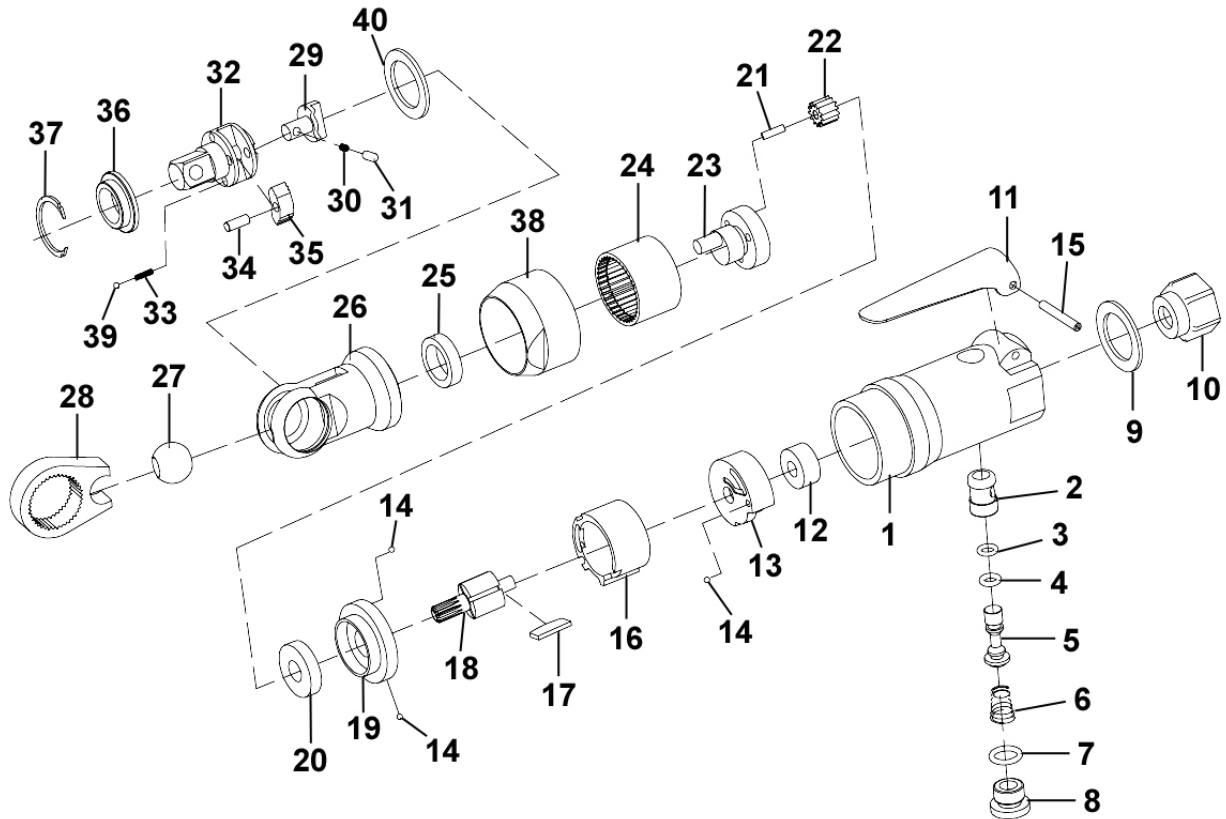

Parts Information:
Air Ratchet Wrench 3/8" Sq Drive Super Stubby
Model No: SA231

Item	Part No.	Description
1	SA230.01	MOTOR HOUSING
2	SA230.02	VALVE BUSHING
3	SA230.03	O-RING
4	SA230.04	O-RING
5	SA230.05	THROTTLE VALVE
6	SA230.06	SPRING
7	SA230.07	O-RING
8	SA230.08	AIR REGULATOR
9	SA230.09	EXHAUST SLEEVE
10	SA230.10	AIR INLET
11	SA230.11	TRIGGER
12	B/696ZZ	BEARING 696ZZ
13	SA230.13	REAR END PLATE
14	SB-2.5	STEEL BALL 2.5mm
15	SA230.15	PIN
16	SA230.16	CYLINDER
17	SA230.17	ROTOR BLADE (SET OF 4)
18	SA230.18	ROTOR
19	SA230.19	FRONT PLATE
20	B/608ZZ	BEARING 608ZZ

Item	Part No.	Description
21	SA230.21	PLANET PIN
22	SA230.22	PLANET GEAR
23	SA230.23	GEAR CAGE
24	SA230.24	INTERNAL GEAR
25	B/HK1308	NEEDLE BEARING HK1308
26	SA230.26	RATCHET HOUSING
27	SA230.27	DRIVE BUSHING
28	SA230.28	RATCHET YOKE
29	SA230.29	FORWARD/REVERSE KNOB
30	SA230.30	REVERSE SPRING
31	SA230.31	REVERSE PIN
32	SA231.32	3/8" RATCHET ANVIL
33	SA230.33	SPRING
34	SA230.34	PIN
35	SA230.35	RATCHET PAWL
36	SA230.36	THRUST WASHER
37	SA231.37	RETAINING RING
38	SA230.38	CLAMP NUT
39	SB-3.0	STEEL BALL 3.0mm
40	SA230.40	WAVE WASHER