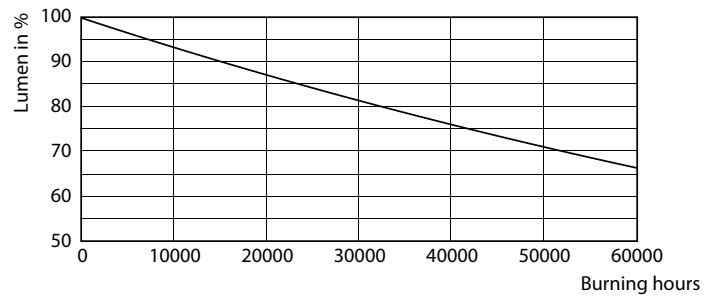

TrueForce LED Public (stad/weg – HPL/SON)

Fotometrische gegevens

Levensduur

Life Expectancy Diagram - TForce LED HPL ND 28-21W E27 830

Lumen Maintenance Diagram - TForce LED HPL ND 28-21W E27 830