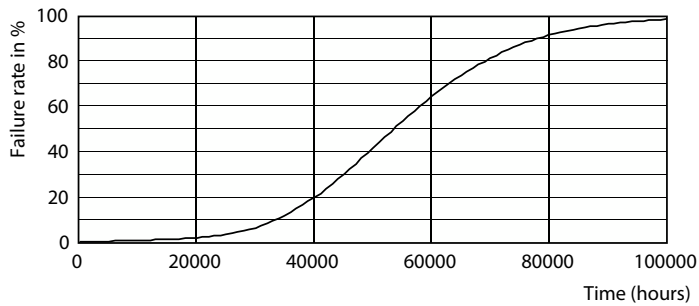

TrueForce LED Public (stad/weg – HPL/SON)

Fotometrische gegevens

Levensduur

Life Expectancy Diagram - TForce LED HPL ND 28-21W E27 830

Lumen Maintenance Diagram - TForce LED HPL ND 28-21W E27 830