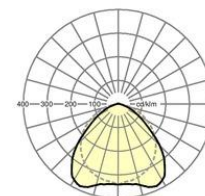

Category (ETIM):	Device mounts
Type:	Device mount IP20-SDGLB LED
Order number:	18314206600
Configuration:	Lamps integrated: LED, Light colour 840/neutral white (4000K), Colour rendering Ra>80; LED service life 50000h L80/B10
Operating device:	Electronic driver DALI (2 pcs.)
System performance (W):	111
Luminaire luminous flux (lm):	17000
lm/W:	154
Ambient temperatures:	10°C / 35°C
Certifications:	IP 20, protection class I, F, DIN10500/Food, Indoor, CE
Colour of the housing:	traffic white RAL 9016
Weight (net) (kg):	2.9
Dimensions LxWxH/DxH (mm):	1531 x 77 x 64
mounting method:	Mounting rail system mounting
EAN-number:	4020863336371
Commodity code:	94051098

SDGLB -2 LED 17000lm 840 • vw • DALI • 18314206600

Lighting technology
Linear.Lens.Profil-direct wide distribution
SDGLB -2 LED 17000 lm 840

η_{LB}	100 %
lm/W	154
$\Phi_{\downarrow/\uparrow}$	99 % / 1 %
UGR q/l	24.9 / 28.4

Dimensions LxWxH/DxH (mm): 1531 x 77 x 64
Configuration: Lamps integrated: LED, Light colour 840/neutral white (4000K), Colour rendering Ra>80; LED service life 50000h L80/B10
Luminaire luminous flux (lm): 17000
lm/W: 154
Operating device: Electronic driver DALI (2 pcs.)
System performance (W): 111
Conditions: Suitable for use in ambient temperatures of 10°C to 35°C
Certifications: IP 20, protection class I, F, DIN10500/Food, Indoor, CE