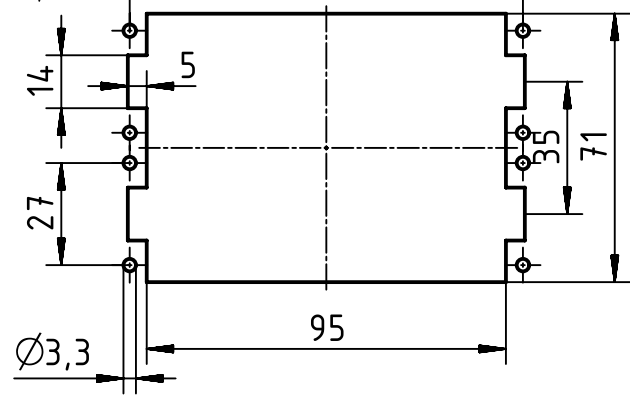

panel cut out
1:2
104

	All Dimensions in mm Original Size DIN A4		Scale 1:1	Free size tol.		Ref.	
	All rights reserved Department EL PD - DE		Created by MATAU	Inspected by PRIESTER	Standardisation TIEMANNA	Date 2016-05-10	State Final Release
HARTING Electric GmbH & Co. KG D-32339 Espelkamp			Title Han 108 DD-STI-C (109-216)			Doc-Key / ECM-Nr. 100216576/UGD/003/B 500000098054	
			Type TB	Number 09 16 108 3011		Rev. B	Page 1/1