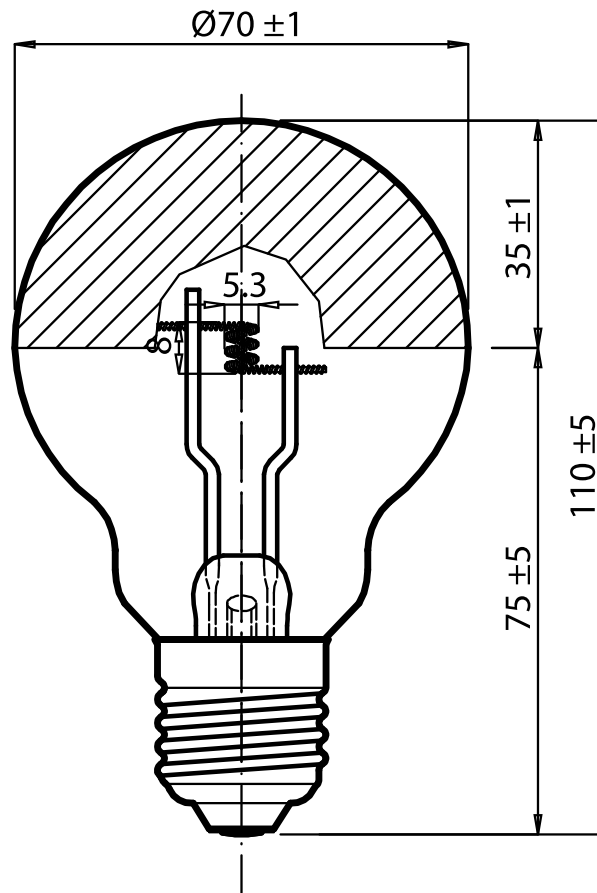

INDUSTRIAL SPECIALTY LIGHTING

Industrial Entertainment - Datasheet

ENTERTAINMENT LAMPS - 24V 250W E27

564A TOP MIRRORED

PRODUCT NUMBER **377833361**

[ ]

Tol.

VOLTAGE	24	V	
WATTAGE	250	W	- 8
LUMEN OUTPUT		LM	
LUMEN PRO WATT		LM/W	
AVERAGE LIFE	0	H	
BASE	E27	/	
REMARKS	564A,KV		
BRAND	DR. FISCHER		

FOR INFORMATIONAL PURPOSES ONLY. SIL INT. BV. DISCLAIMS ALL WARRANTIES WITHOUT LIMITATION. INFORMATION MIGHT BE SUBJECT TO CHANGE.

MEDICAL

ENTERTAINMENT

TRAFFIC

MARINE

RAILWAY

AIRFIELD

VARIOUS

TAILOR MADE

IR / UV

PROJECTION

Special industrial Lighting
Ruysdaelbaan 3F
5642 JJ Eindhoven
The Netherlands

Tel : + 31 40 2868 913
Fax : + 31 40 2868 207
Website: www.sillamps.com
Email : silint@special.nl