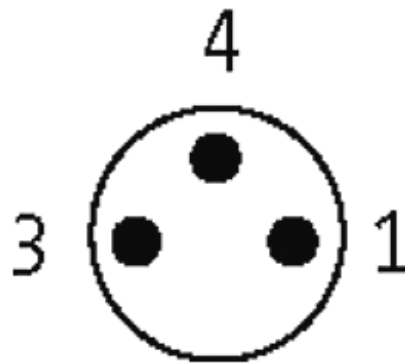

**M8 FEMALE 90° SNAP-IN LED**

PUR 3x0.25 black 5m

M8

Female 90° with LED

3-pole with 2 × LED (PNP)

Snap In

Plastic housings with good resistance against chemicals and oils. The resistance to aggressive media should be individually tested for your application. Further details on request.

[Link to Product](#)**Illustration**

# Female

Product may differ from Image