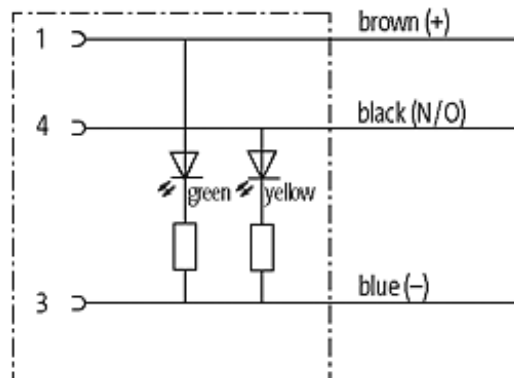

M8 FEMALE 90° SNAP-IN LED

PUR 3x0.25 black 5m

M8

Female 90° with LED

3-pole with 2 × LED (PNP)

Snap In

Plastic housings with good resistance against chemicals and oils. The resistance to aggressive media should be individually tested for your application. Further details on request.

[Link to Product](#)

Illustration