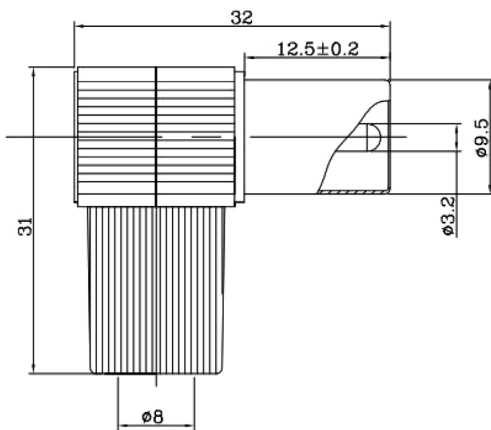

TV Coaxial Right Angle Plug

pro-SIGNAL

RoHS
Compliant

Specifications

Connector Type	: TV Coaxial
Gender	: Plug
Body Material	: Plastic Body
Plating	: Nickel Plated

Diagram

Part Number Table

Description	Part Number
TV Coaxial, Right Angle Plug, Screw, RG6	PSG08527

Dimensions : Millimetres

Important Notice : This data sheet and its contents (the "Information") belong to the members of the AVNET group of companies (the "Group") or are licensed to it. No licence is granted for the use of it other than for information purposes in connection with the products to which it relates. No licence of any intellectual property rights is granted. The Information is subject to change without notice and replaces all data sheets previously supplied. The Information supplied is believed to be accurate but the Group assumes no responsibility for its accuracy or completeness, any error in or omission from it or for any use made of it. Users of this data sheet should check for themselves the Information and the suitability of the products for their purpose and not make any assumptions based on information included or omitted. Liability for loss or damage resulting from any reliance on the Information or use of it (including liability resulting from negligence or where the Group was aware of the possibility of such loss or damage arising) is excluded. This will not operate to limit or restrict the Group's liability for death or personal injury resulting from its negligence. pro-SIGNAL is the registered trademark of Premier Farnell Limited 2019.