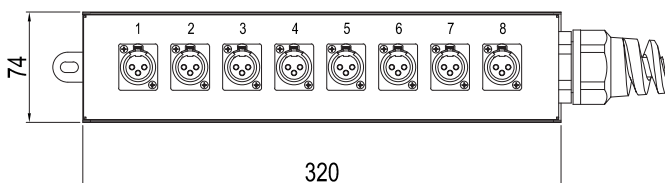

8 Way XLR Multicore Stage Box

PULSE

Features

- XLR Multicore Stage box
- High quality, touring grade stage audio snakes fitted with XLR connectors with strain reliefs
- Constructed from multi-pair, individually screened cable for balanced audio transmission
- Ideal for use on stage or in theatres
- Numbered XLR connectors for easy identification
- Suitable for balanced line or microphone level signal transmission

Specifications

Connector Type A : XLR Socket, 3 Way, x 8
Connector Type B : XLR Plug, 3 Way, x 8
Jacket Colour : Black

Diagram

Part Number Table

Description	Part Number
8 Way XLR Multicore Stage Box, 10m	PLS00332
8 Way XLR Multicore Stage Box, 20m	PLS00333
8 Way XLR Multicore Stage Box, 30m	PLS00334