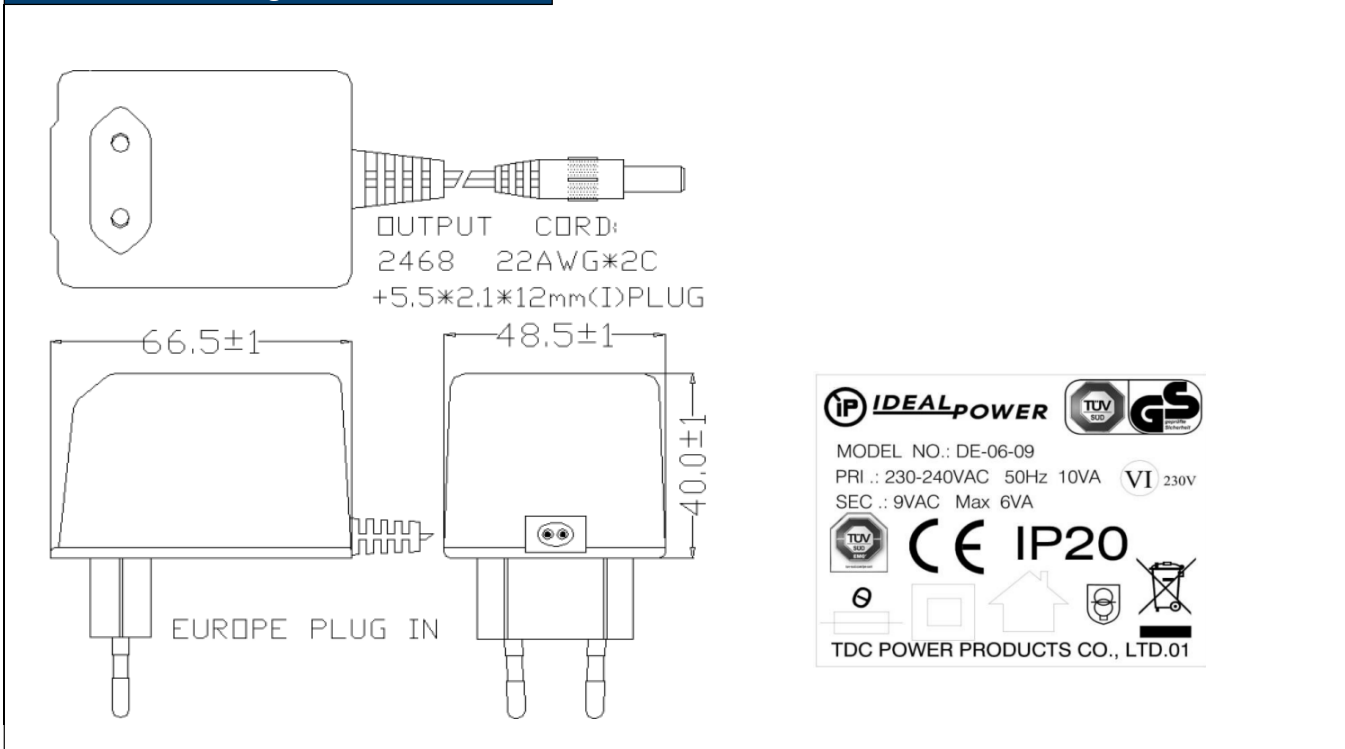

Features

- 230V AC 50Hz Input
- Direct Euro Fixed Plugtop Adapters
- Approved to CE, RoHS & REACH
- EN/IEC 62368-1, 61558-1, 61558-2-6 Safety Approved
- Meets Efficiency Level VI & (EU) 2019/1782
- Output Voltage 3.5 – 36Vac
- Output Current 0.14-1.71A
- Weight 225g

Ideal Power's 77DE-06-xy 6VA AC/AC External Adapter Euro Plugtop Power Supply (PSU) Series are certified to CE, RoHS, REACH & EN/IEC 61558-1/61558-2-6 Standards and comply with (EU) 2019/1782, Level VI Efficiency Regulations. These are primarily used in ITE, Audio & Video Industries and customised solutions are available upon request.

Other Information

| | |
|--------------|--|
| Weight | 245g |
| Dimensions | 66.5 x 48.5 x 40.0 mm |
| Output Cable | 1.8m Length + 5.5 x 2.1 x 12mm (I) DC Plug |

Mechanical Drawing

Electrical Circuit
