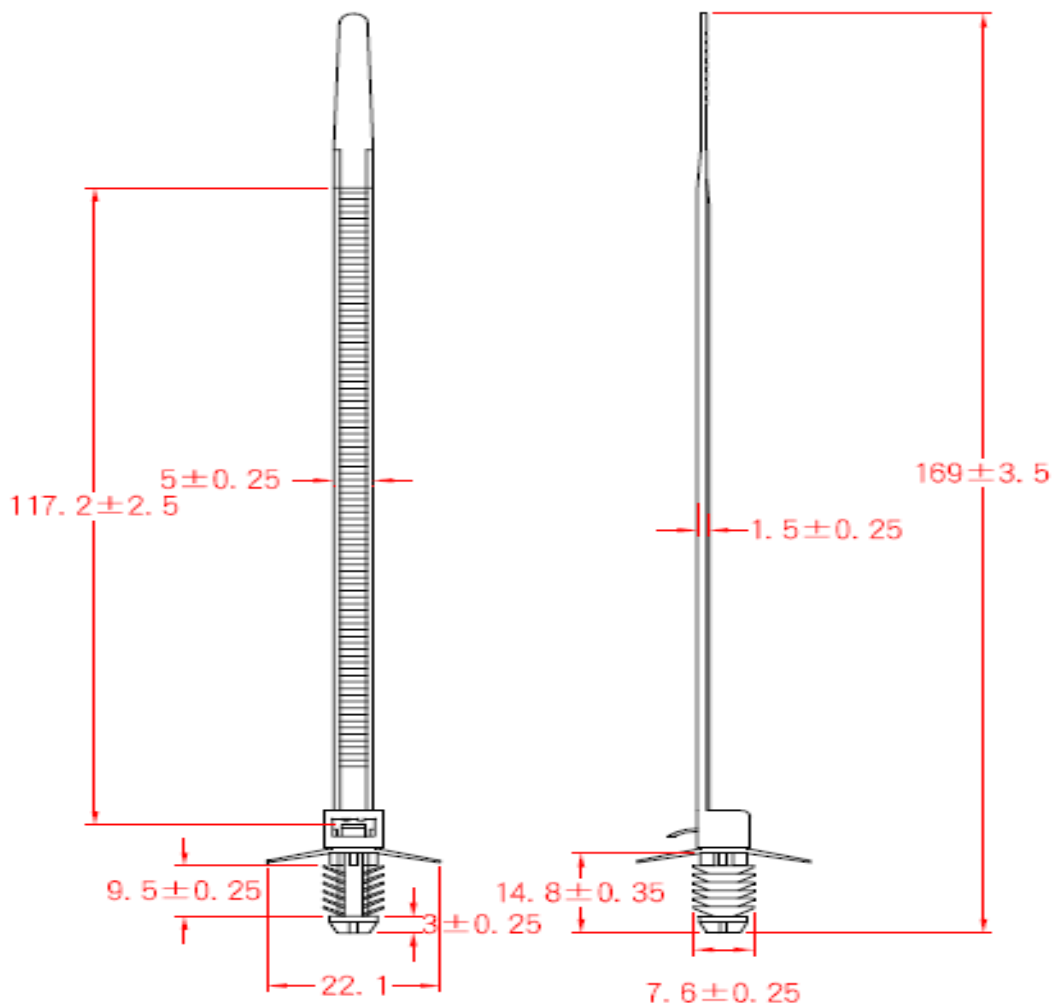

Data Sheet

Description name :Releasable Push Mount Tie

Technical data

Material : NYLON 66

Color : Black

Length : 170X 5MM