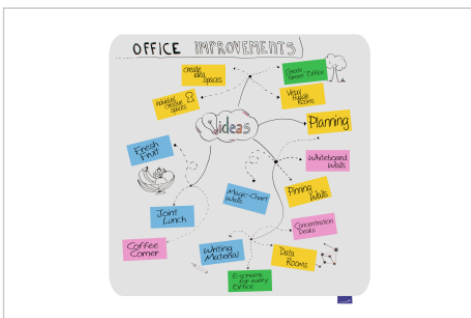

Recommended accessories

- TZ9 whiteboard cleaner 750ml (Art.No. 7-121800)
- Microfibre cloth 40x40cm (Art.No. 7-121700)
- Whiteboard accessory holder white (Art.No. 7-122600)

Art.No. **7-107072**
GTIN **8713797095297**