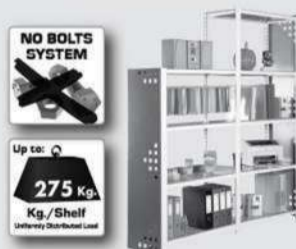

STANDARD MOUNTING

On-line instructions: www.simonrack.com/instructions LOGIN: 196003

www.simonrack.com • www.simonrack.com • www.simonrack.com • www.simonrack.com

SIMONCLASSIC

SIMONCLICK

OFFCLICK

SIMONFORTE

SIMONCROMO

SIMONINOX

SIMONTITÁN

SIMONPALET

SIMONLEVER