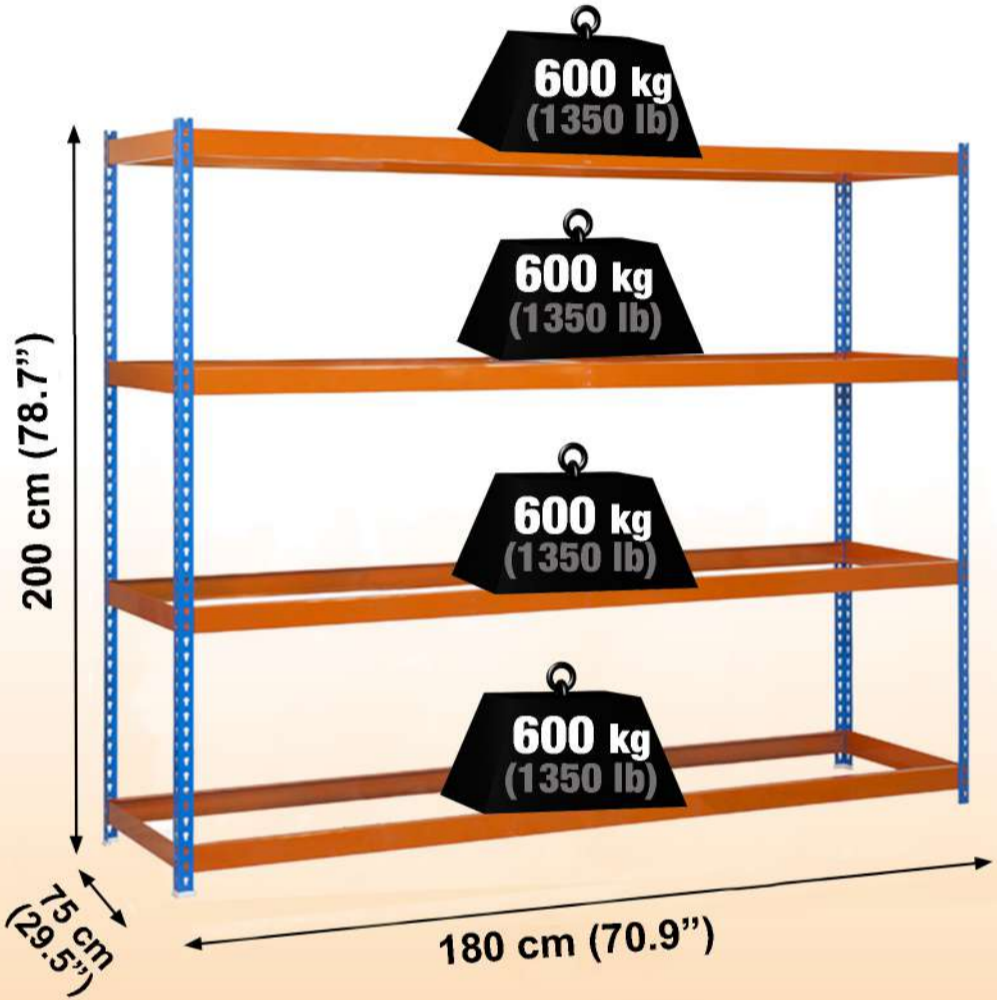

SIMONFORTE ST 1807-4

200 x 180 x 75 cm
78.7" x 70.9" x 29.5"

NOT INCLUDED:

- 4 x 200 cm (78.7")
- 4 x 75 cm (29.5")
- 8 x 180 cm (70.9")
- 8 x 75 cm (29.5")

www.simonrack.com

INSTRUCTIONS

STANDARD MOUNTING

On-line instructions: www.simonrack.com/instructions LOGIN: 196003