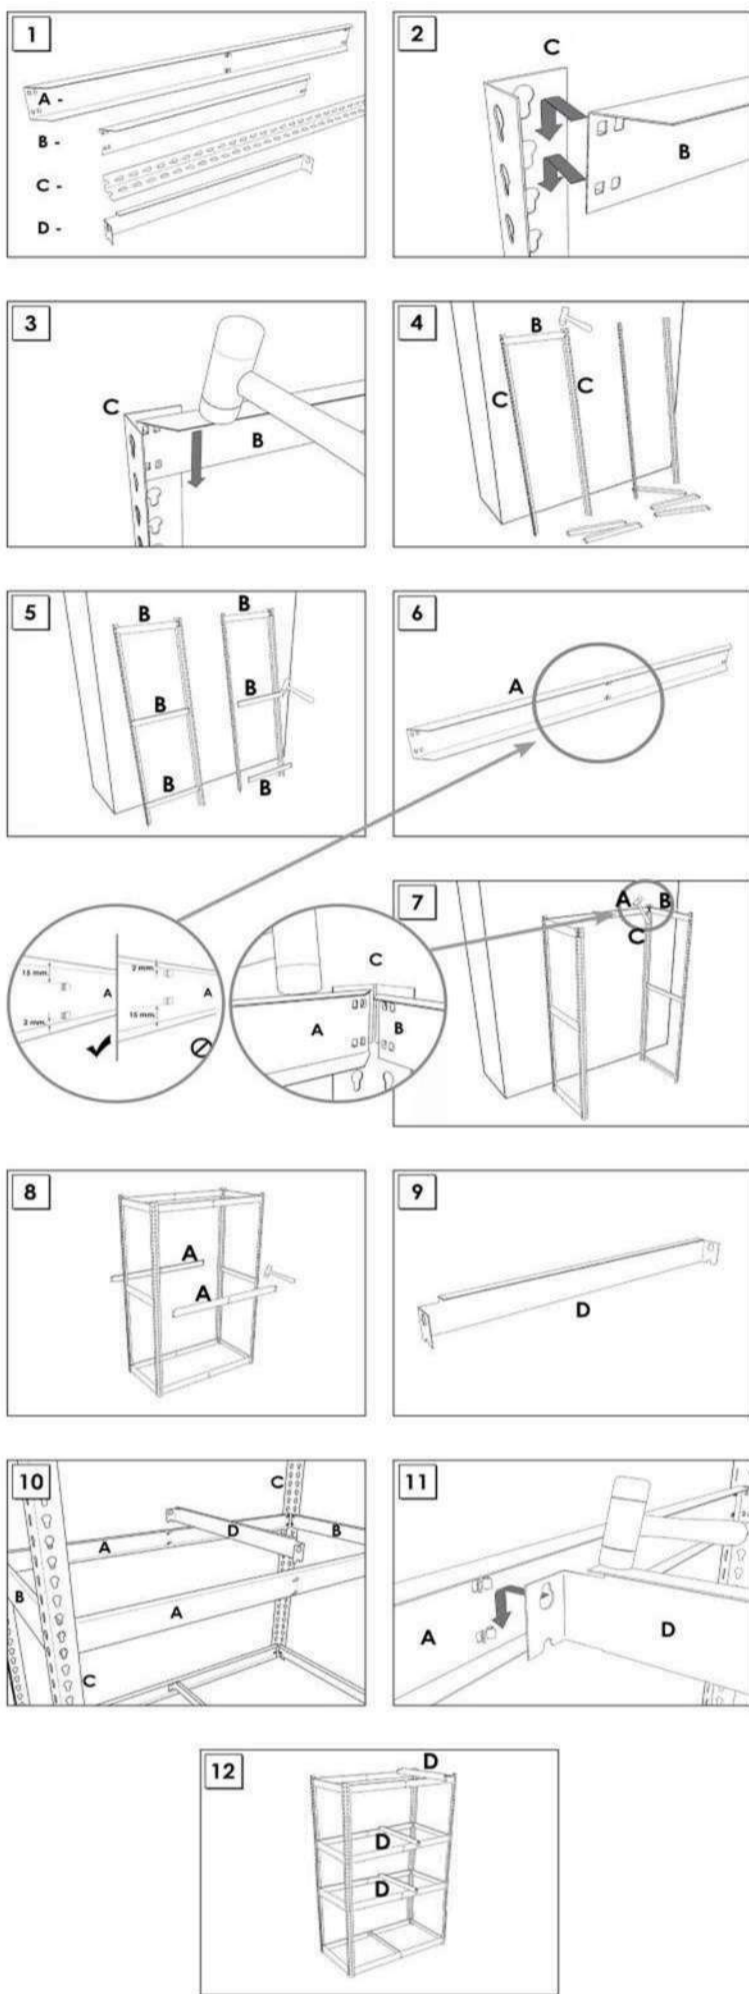

SIMONFORTE ST 1807-4

200 x 180 x 75 cm
78.7" x 70.9" x 29.5"

NOT INCLUDED:

- 4 x 200 cm (78.7")
- 4 x 75 cm (29.5")
- 8 x 180 cm (70.9")
- 8 x 75 cm (29.5")

www.simonrack.com

INSTRUCTIONS

STANDARD MOUNTING

On-line instructions: www.simonrack.com/instructions LOGIN: 196003