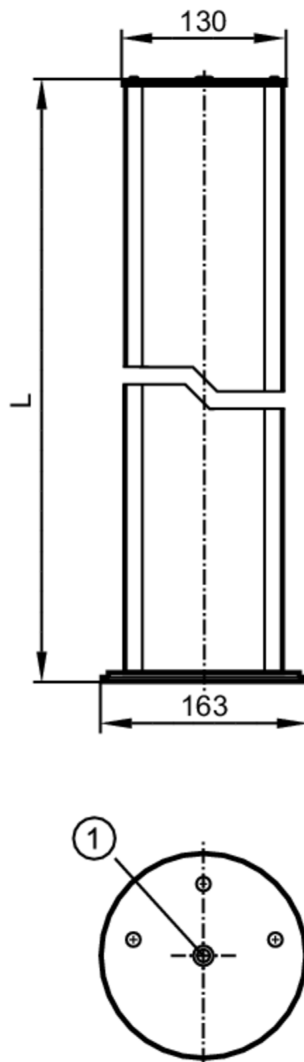

## Corner mirror for safety light grids with mounting stand

DEFLEC.MIRROR FLOOR MOUNT.4B

1 spirit level

Application	
Design	for safety light grids, 3 beams, 4 beams, for safety light curtains, ...1060 mm
Operating conditions	
Ambient temperature	[°C] -10...55
Mechanical data	
Weight	[g] 6500
Dimensions	[mm] Ø 130
Materials	aluminium epoxy-powder coated; plastics
Length	[mm] 1340
Remarks	
Pack quantity	1 pcs.