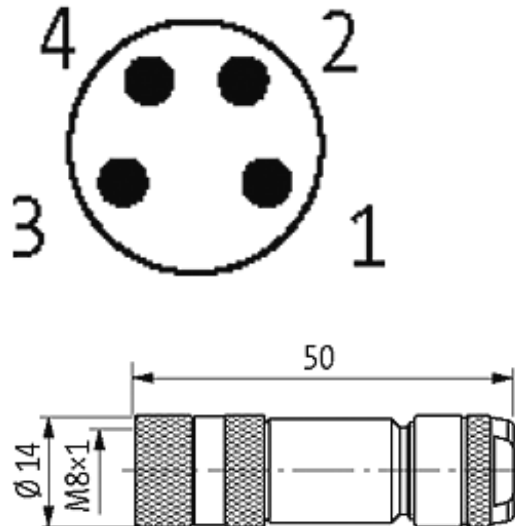

M8 FEMALE 0° SHIELDED WIREABLE SCREW TERM.4-pol. 0,14...0.5mm²

Female straight

4-pole, shielded

Screw terminals

Connection cross section: 0.14...0.5 mm²[Link to Product](#)**Illustration**

Female

Product may differ from Image

Approvals

Form

08671

Technical Data

Operating voltage	max. 30 V AC/DC
Operating current per contact	max. 4 A
Connection cross section	0.14...0.5 mm ²
Sealing range (cable diameter)	3.5...5.5 mm
Protection	IP67 inserted and tightened (EN 60529)

General data

Temperature range	-25...+85 °C
Dimensions H × W × D	49×14×14 mm

Commercial data

country of origin	DE
customs tariff number	85369010
minimum order quantity	1