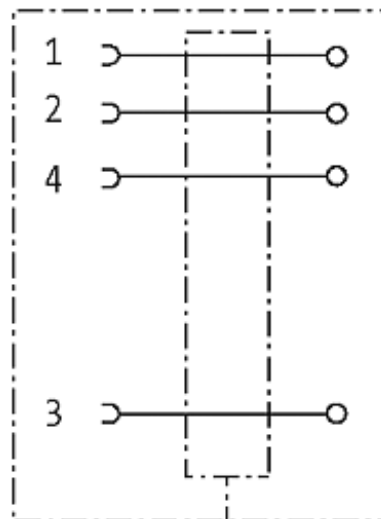

M8 FEMALE 0° SHIELDED WIREABLE SCREW TERM.4-pol. 0,14...0.5mm²

Female straight

4-pole, shielded

Screw terminals

Connection cross section: 0.14...0.5 mm²[Link to Product](#)**Illustration**

Female

Product may differ from Image

Approvals

Form

08671

Technical Data

Operating voltage	max. 30 V AC/DC
Operating current per contact	max. 4 A
Connection cross section	0.14...0.5 mm ²
Sealing range (cable diameter)	3.5...5.5 mm
Protection	IP67 inserted and tightened (EN 60529)

General data

Temperature range	-25...+85 °C
Dimensions H × W × D	49×14×14 mm

Commercial data

country of origin	DE
customs tariff number	85369010
minimum order quantity	1