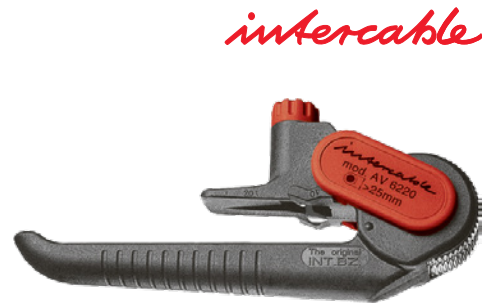

outer sheath cutter AMS/AV6220

For cable from 25 mm to 200 mm in diameter

Application:

For removing all insulation layers from cables above 25 mm diameter

Execution:

- Cutting depth can be adjusted from 0-5 mm
- Double blade (reversible) suitable for lengthwise and circular cutting
- Steel knurling wheel ensures maximum stability and optimal grip on the cable sheath

Delivery:

In a handy case

Art. no.	53539 010
Brand	INTERCABLE
Manufacturer Part Number	AV6220 - 100820
Length	240 mm
Min./max. cable diameter	25-200 mm
Material of handle	Plastic glass fibre reinforced
Gross Weight	0.211 kg
Product Group	543