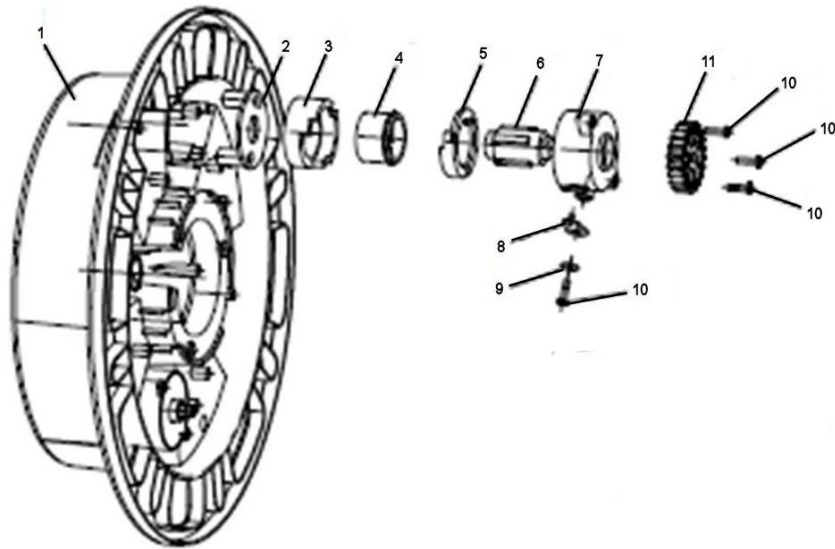

Item	Part No.	Description
6	SA824V2.03-06	GEAR WHEEL (SMALL)
7	SA824V2.03-07	SCREW ST4X10
8	SA824V2.03-08	GUIDE WHEEL
9	SA824V2.03-09	RIVET

Item	Part No.	Description

NOTE: It is our policy to continually improve products and as such we reserve the right to alter data, specifications and component parts without prior notice.

01284 757500

01284 703534

sales@sealey.co.uk

www.sealey.co.uk

Parts Information:
Air Hose Reel Auto Rewind Control 30mtr
Ø10mm ID - Rubber Hose
Model No: SA824.V2

Item	Part No.	Description
1	SA824V2.07-01	DRUM
2	SA824V2.07-02	BOTTOM SUPPORT
3	SA824V2.07-03	LOCK BODY
4	SA824V2.07-04	LOCK CYLINDER
5	SA824V2.07-05	LOCK COVER
6	SA824V2.07-06	SHAFT

Item	Part No.	Description
7	SA824V2.07-07	OUTER CASING
8	SA824V2.07-08	FIXING PLATE
9	SA824V2.07-09	WASHER
10	SA824V2.07-10	SCREW ST4X18
11	SA824V2.07-11	GEAR WHEEL

Item	Part No.	Description
1	SA824V2.06-01	DRUM
2	SA824V2.06-02	WASHER NYLON RING & 2 FIXING POINTS
3	SA824V2.06-03	SHAFT
4	SA824V2.06-04	SHAFT SUPPORT

Item	Part No.	Description
5	SA824V2.06-05	FIXING PLATE
6	SA824V2.06-06	COVER
7	SA824V2.06-07	SMALL GEAR WHEEL
8	SA824V2.06-08	SCREW ST4X18

NOTE: It is our policy to continually improve products and as such we reserve the right to alter data, specifications and component parts without prior notice.