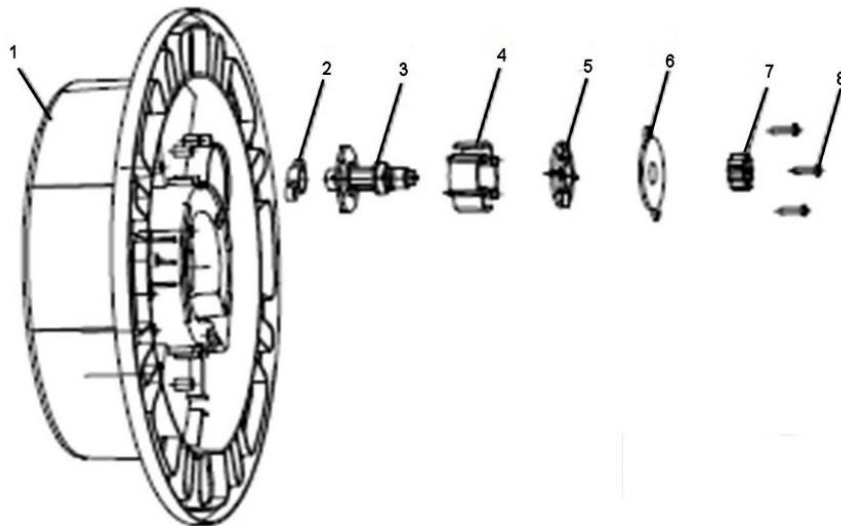

Item	Part No.	Description
6	SA824V2.03-06	GEAR WHEEL (SMALL)
7	SA824V2.03-07	SCREW ST4X10
8	SA824V2.03-08	GUIDE WHEEL
9	SA824V2.03-09	RIVET

Item	Part No.	Description

NOTE: It is our policy to continually improve products and as such we reserve the right to alter data, specifications and component parts without prior notice.

01284 757500

01284 703534

sales@sealey.co.uk

www.sealey.co.uk

Parts Information:
Air Hose Reel Auto Rewind Control 30mtr
Ø10mm ID - Rubber Hose
Model No: SA824.V2

Item	Part No.	Description
1	SA824V2.07-01	DRUM
2	SA824V2.07-02	BOTTOM SUPPORT
3	SA824V2.07-03	LOCK BODY
4	SA824V2.07-04	LOCK CYLINDER
5	SA824V2.07-05	LOCK COVER
6	SA824V2.07-06	SHAFT

Item	Part No.	Description
7	SA824V2.07-07	OUTER CASING
8	SA824V2.07-08	FIXING PLATE
9	SA824V2.07-09	WASHER
10	SA824V2.07-10	SCREW ST4X18
11	SA824V2.07-11	GEAR WHEEL

Item	Part No.	Description
1	SA824V2.06-01	DRUM
2	SA824V2.06-02	WASHER NYLON RING & 2 FIXING POINTS
3	SA824V2.06-03	SHAFT
4	SA824V2.06-04	SHAFT SUPPORT

Item	Part No.	Description
5	SA824V2.06-05	FIXING PLATE
6	SA824V2.06-06	COVER
7	SA824V2.06-07	SMALL GEAR WHEEL
8	SA824V2.06-08	SCREW ST4X18

NOTE: It is our policy to continually improve products and as such we reserve the right to alter data, specifications and component parts without prior notice.