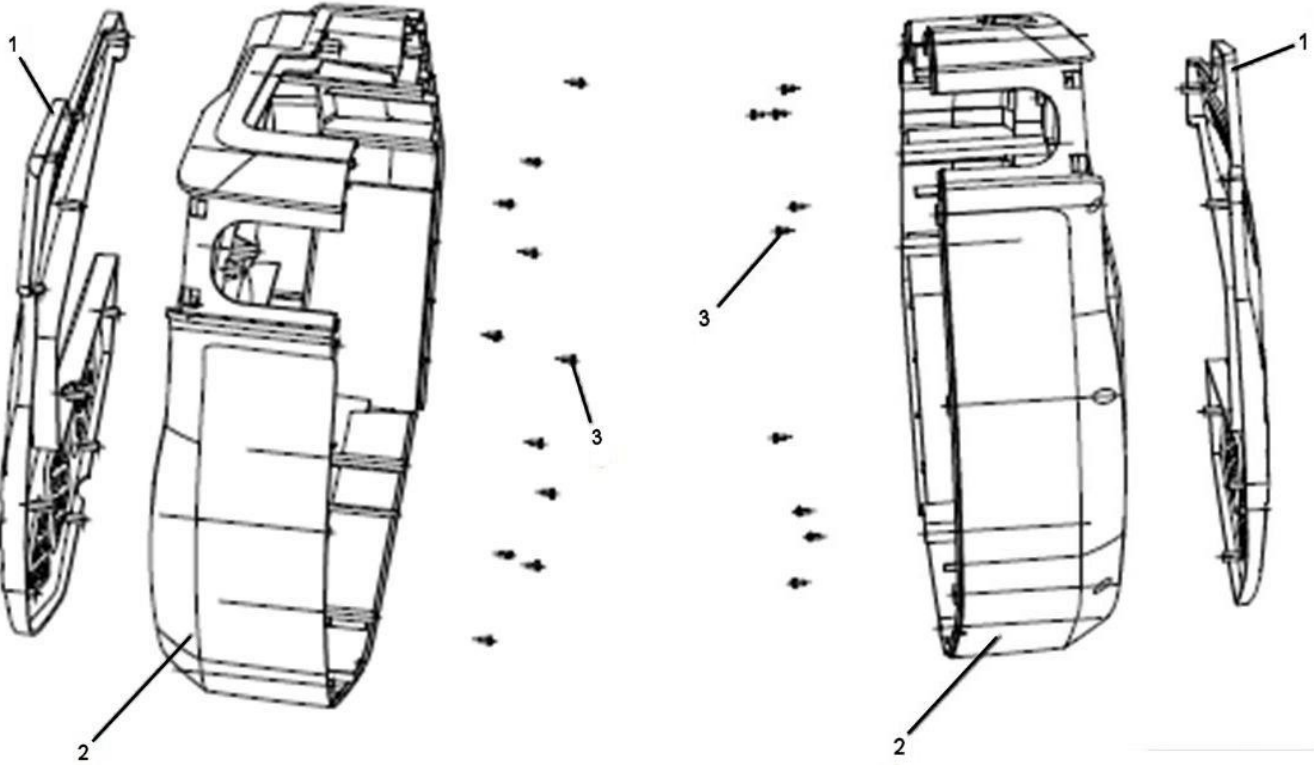

Parts Information:
Air Hose Reel Auto Rewind Control 30mtr
Ø10mm ID - Rubber Hose
Model No: SA824.V2

Item	Part No.	Description
1	SA824V2.05-01	LEFT OUTSIDE CASING
2	SA824V2.05-02	LEFT CASING
3	SA824V2.05-03	SCREW ST3X6

Item	Part No.	Description
1	SA824V2.04-01	RIGHT OUTER CASING
2	SA824V2.04-02	RIGHT CASING
3	SA824V2.04-03	SCREW ST3X6

NOTE: It is our policy to continually improve products and as such we reserve the right to alter data, specifications and component parts without prior notice.

IMPORTANT: No liability is accepted for incorrect use of product.

WARRANTY: Guarantee is 12 months from purchase date, proof of which will be required for any claim.