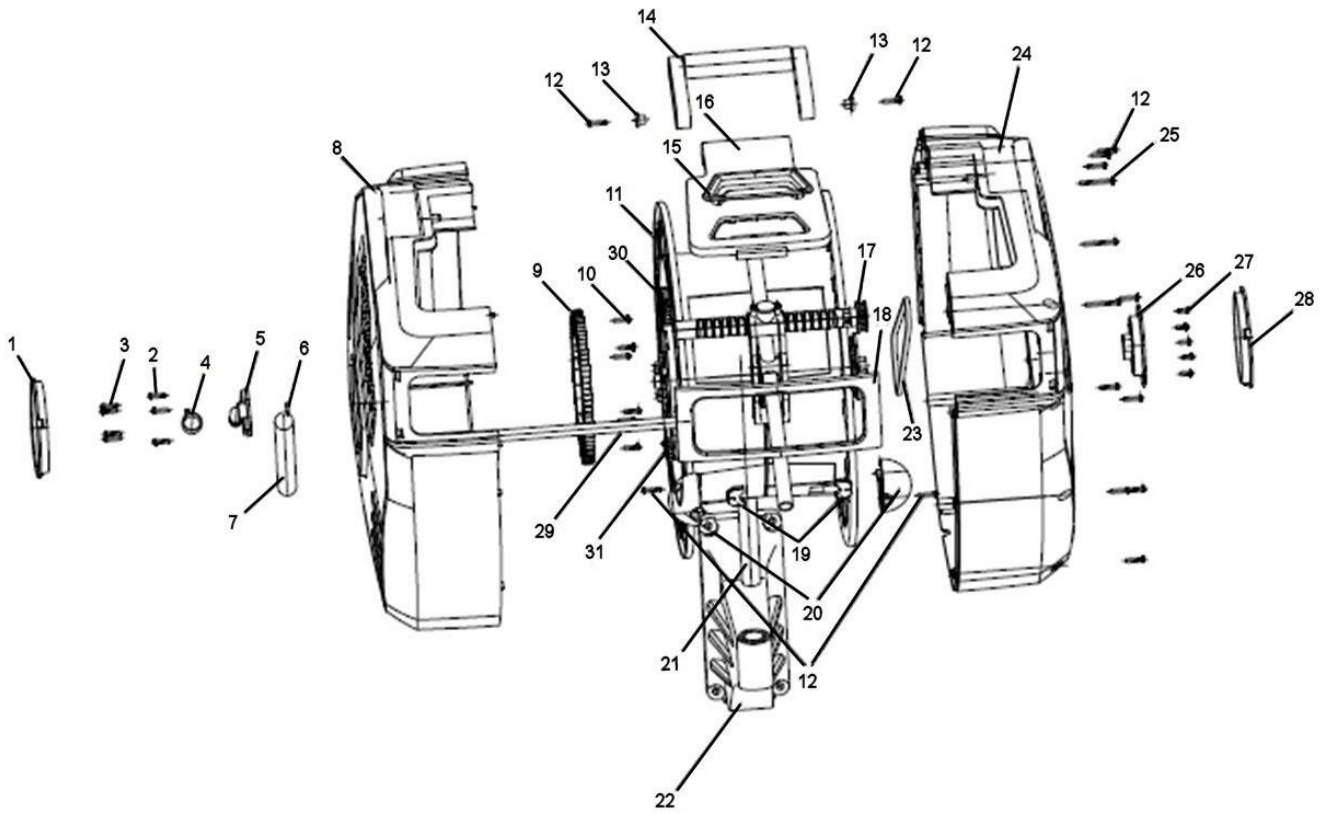

Parts Information:
Air Hose Reel Auto Rewind Control 30mtr
Ø10mm ID - Rubber Hose
Model No: SA824.V2

Item	Part No.	Description
1	SA824.V2-01	SIDE COVER (LEFT)
2	SA824.V2-02	SCREW M5 X 10
3	SA824.V2-03	SCREW M4 X 10
4	SA824.V2-04	HOSE CLIP
5	SA824.V2-05	INLET
6	SA824.V2-06	SEAL RING
7	SA824.V2-07	INLET HOSE
8	SA824.V2-08	LEFT CASING ASSEMBLY
9	SA824.V2-09	GEAR (BIG)
10	SA824.V2-10	SCREW ST4 X 15
11	SA824.V2-11	DRUM ASSEMBLY
12	SA824.V2-12	SCREW ST4 X 18
13	SA824.V2-13	WASHER OF HANDLE
14	SA824.V2-14	HANDLE
15	SA824.V2-15	HANDLE FOR TOP COVER
16	SA824.V2-16	TOP COVER

Item	Part No.	Description
17	SA824.V2-17	HOSE GUIDE SYSTEM
18	SA824.V2-18	FRONT COVER
19	SA824.V2-19	BUSHING
20	SA824.V2-20	BALL STOP
21	SA824.V2-21	STAINLESS TUBE
22	SA824.V2-22	MOUNTING BRACKET
23	SA824.V2-23	BELT
24	SA824.V2-24	RIGHT CASE ASSEMBLY
25	SA824.V2-25	SCREW ST4 X 40
26	SA824.V2-26	PRELOAD WHEEL
27	SA824.V2-27	SCREW ST4 X 10
28	SA824.V2-28	RIGHT SIDE COVER
29	SA824.V2-29	GUIDE METAL TUBE
30	SA824.V2-30	FREE STOP ASSEMBLY
31	SA824.V2-31	SLOW RETURN ASSEMBLY

WARRANTY: Guarantee is 12 months from purchase date, proof of which will be required for any claim.

Parts Information:
Air Hose Reel Auto Rewind Control 30mtr
Ø10mm ID - Rubber Hose
Model No: SA824.V2

Item	Part No.	Description
1	SA824V2.02-01	MAIN SHAFT
2	SA824V2.02-02	COVER OF GEAR WHEEL
3	SA824V2.02-03	SCREW ST4X18
4	SA824V2.02-04	GEAR WHEEL (LARGE)
5	SA824V2.02-05	DRUM
6	SA824V2.02-06	OUTPUT HOSE
7	SA824V2.02-07	MAIN SPRING
8	SA824V2.02-08	FREE STOP ASSEMBLY

sales@sealey.co.uk

www.sealey.co.uk

Parts Information:
Air Hose Reel Auto Rewind Control 30mtr
Ø10mm ID - Rubber Hose
Model No: SA824.V2

Item	Part No.	Description
1	SA824V2.03-01	SCREW ST3X6
2	SA824V2.03-02	COVERING PLATE OF INVERTING BLOCK
3	SA824V2.03-03	INVERTING BLOCK
4	SA824V2.03-04	HOSE GUIDE SEAT
5	SA824V2.03-05	THREADED TUBE