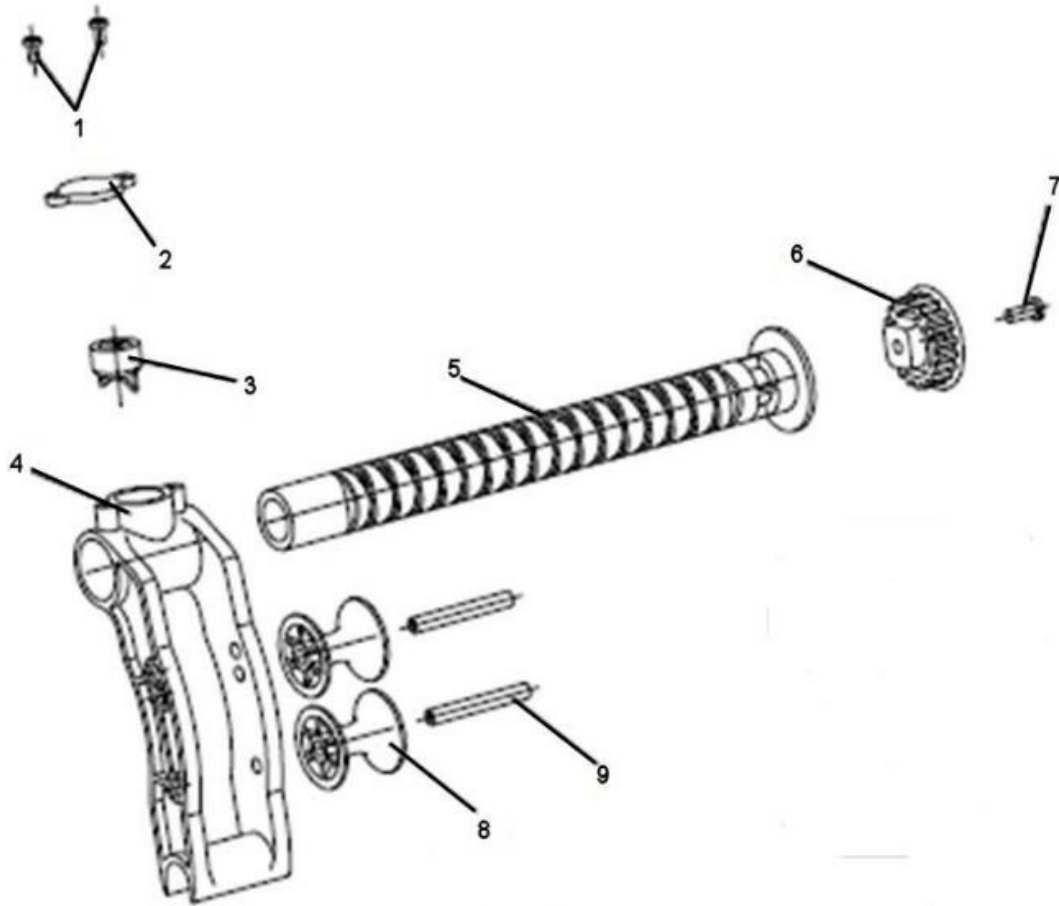

Parts Information:
Air Hose Reel Auto Rewind Control 30mtr
Ø10mm ID - Rubber Hose
Model No: SA824.V2

Item	Part No.	Description
1	SA824.V2-01	SIDE COVER (LEFT)
2	SA824.V2-02	SCREW M5 X 10
3	SA824.V2-03	SCREW M4 X 10
4	SA824.V2-04	HOSE CLIP
5	SA824.V2-05	INLET
6	SA824.V2-06	SEAL RING
7	SA824.V2-07	INLET HOSE
8	SA824.V2-08	LEFT CASING ASSEMBLY
9	SA824.V2-09	GEAR (BIG)
10	SA824.V2-10	SCREW ST4 X 15
11	SA824.V2-11	DRUM ASSEMBLY
12	SA824.V2-12	SCREW ST4 X 18
13	SA824.V2-13	WASHER OF HANDLE
14	SA824.V2-14	HANDLE
15	SA824.V2-15	HANDLE FOR TOP COVER
16	SA824.V2-16	TOP COVER

WARRANTY: Guarantee is 12 months from purchase date, proof of which will be required for any claim.

Parts Information:
Air Hose Reel Auto Rewind Control 30mtr
Ø10mm ID - Rubber Hose
Model No: SA824.V2

Item	Part No.	Description
1	SA824V2.02-01	MAIN SHAFT
2	SA824V2.02-02	COVER OF GEAR WHEEL
3	SA824V2.02-03	SCREW ST4X18
4	SA824V2.02-04	GEAR WHEEL (LARGE)
5	SA824V2.02-05	DRUM
6	SA824V2.02-06	OUTPUT HOSE
7	SA824V2.02-07	MAIN SPRING
8	SA824V2.02-08	FREE STOP ASSEMBLY

sales@sealey.co.uk

www.sealey.co.uk

Parts Information:
Air Hose Reel Auto Rewind Control 30mtr
Ø10mm ID - Rubber Hose
Model No: SA824.V2

Item	Part No.	Description
1	SA824V2.03-01	SCREW ST3X6
2	SA824V2.03-02	COVERING PLATE OF INVERTING BLOCK
3	SA824V2.03-03	INVERTING BLOCK
4	SA824V2.03-04	HOSE GUIDE SEAT
5	SA824V2.03-05	THREADED TUBE

Item	Part No.	Description
6	SA824V2.03-06	GEAR WHEEL (SMALL)
7	SA824V2.03-07	SCREW ST4X10
8	SA824V2.03-08	GUIDE WHEEL
9	SA824V2.03-09	RIVET

Item	Part No.	Description

NOTE: It is our policy to continually improve products and as such we reserve the right to alter data, specifications and component parts without prior notice.