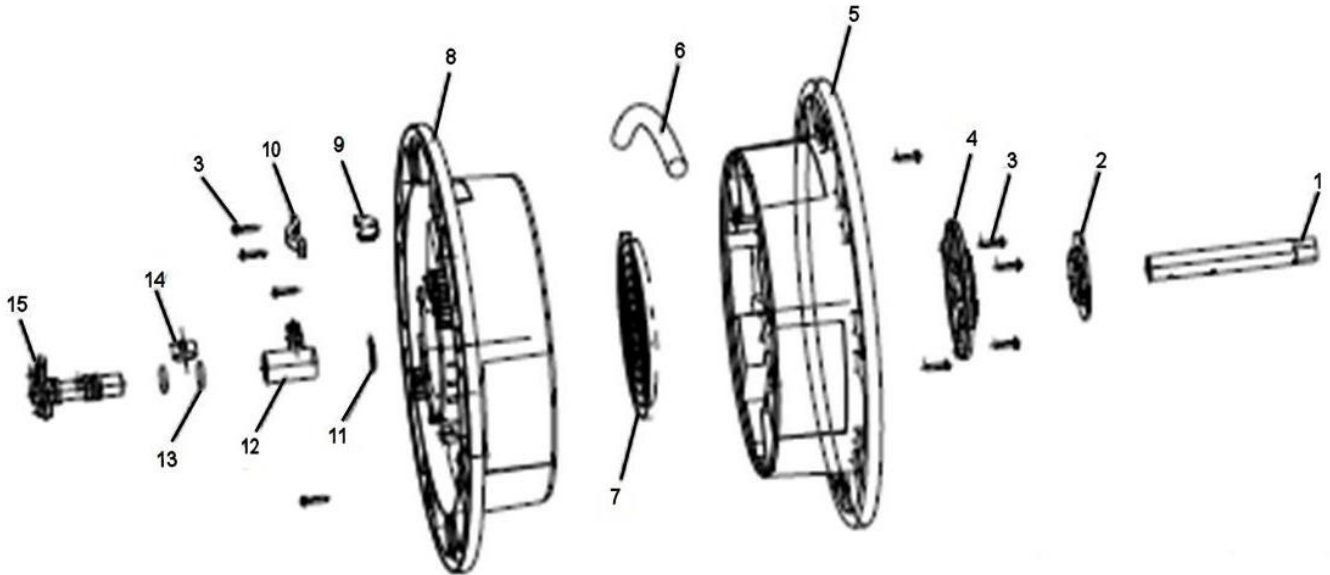

Parts Information:
Air Hose Reel Auto Rewind Control 30mtr
Ø10mm ID - Rubber Hose
Model No: SA824.V2

Item	Part No.	Description
1	SA824.V2-01	SIDE COVER (LEFT)
2	SA824.V2-02	SCREW M5 X 10
3	SA824.V2-03	SCREW M4 X 10
4	SA824.V2-04	HOSE CLIP
5	SA824.V2-05	INLET
6	SA824.V2-06	SEAL RING
7	SA824.V2-07	INLET HOSE
8	SA824.V2-08	LEFT CASING ASSEMBLY
9	SA824.V2-09	GEAR (BIG)
10	SA824.V2-10	SCREW ST4 X 15
11	SA824.V2-11	DRUM ASSEMBLY
12	SA824.V2-12	SCREW ST4 X 18
13	SA824.V2-13	WASHER OF HANDLE
14	SA824.V2-14	HANDLE
15	SA824.V2-15	HANDLE FOR TOP COVER
16	SA824.V2-16	TOP COVER

Item	Part No.	Description
17	SA824.V2-17	HOSE GUIDE SYSTEM
18	SA824.V2-18	FRONT COVER
19	SA824.V2-19	BUSHING
20	SA824.V2-20	BALL STOP
21	SA824.V2-21	STAINLESS TUBE
22	SA824.V2-22	MOUNTING BRACKET
23	SA824.V2-23	BELT
24	SA824.V2-24	RIGHT CASE ASSEMBLY
25	SA824.V2-25	SCREW ST4 X 40
26	SA824.V2-26	PRELOAD WHEEL
27	SA824.V2-27	SCREW ST4 X 10
28	SA824.V2-28	RIGHT SIDE COVER
29	SA824.V2-29	GUIDE METAL TUBE
30	SA824.V2-30	FREE STOP ASSEMBLY
31	SA824.V2-31	SLOW RETURN ASSEMBLY

WARRANTY: Guarantee is 12 months from purchase date, proof of which will be required for any claim.

Parts Information:
Air Hose Reel Auto Rewind Control 30mtr
Ø10mm ID - Rubber Hose
Model No: SA824.V2

Item	Part No.	Description
1	SA824V2.02-01	MAIN SHAFT
2	SA824V2.02-02	COVER OF GEAR WHEEL
3	SA824V2.02-03	SCREW ST4X18
4	SA824V2.02-04	GEAR WHEEL (LARGE)
5	SA824V2.02-05	DRUM
6	SA824V2.02-06	OUTPUT HOSE
7	SA824V2.02-07	MAIN SPRING
8	SA824V2.02-08	FREE STOP ASSEMBLY

sales@sealey.co.uk

www.sealey.co.uk

Parts Information:
Air Hose Reel Auto Rewind Control 30mtr
Ø10mm ID - Rubber Hose
Model No: SA824.V2

Item	Part No.	Description
1	SA824V2.03-01	SCREW ST3X6
2	SA824V2.03-02	COVERING PLATE OF INVERTING BLOCK
3	SA824V2.03-03	INVERTING BLOCK
4	SA824V2.03-04	HOSE GUIDE SEAT
5	SA824V2.03-05	THREADED TUBE