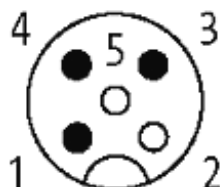

M12 MALE 0° / M12 FEMALE 90° LED

PUR 3X0.34 black ROBOT, drag ch 0.3m

Male straight to female 90°

M12 - M12, 3-pole

2 × LED (PNP), (NPN) on request

Art.-No. 7005 - M12 Lite - (plastic hexagonal screw) on request

Plastic housings with good resistance against chemicals and oils. The resistance to aggressive media should be individually tested for your application. Further details on request. Further cable lengths on request.

[Link to Product](#)

Illustration

Male

Female