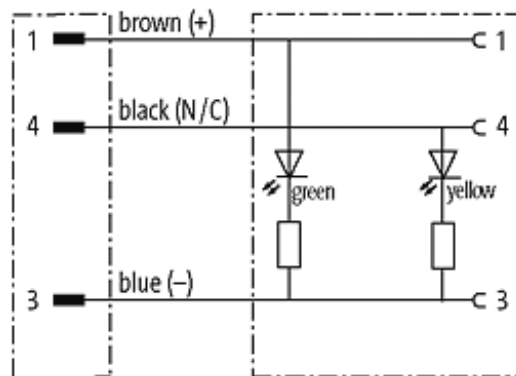

M12 MALE 0° / M12 FEMALE 90° LED

PUR 3X0.34 black ROBOT, drag ch 0.3m

Male straight to female 90°

M12 - M12, 3-pole

2 × LED (PNP), (NPN) on request

Art.-No. 7005 - M12 Lite - (plastic hexagonal screw) on request

[Link to Product](#)**Illustration**

Male

Female

Product may differ from Image

Approvals

* only for products with UL/CSA approved cable

Form

40321

Technical Data

| | |
|-------------------------------|--|
| Operating voltage | 24 V DC $\pm 25\%$ |
| Operating current per contact | max. 4 A |
| Locking of ports | Screw thread M12 \times 1 mm (recommended torque 0.6 Nm) self-securing |
| Protection | IP67 inserted and tightened (EN 60529) |