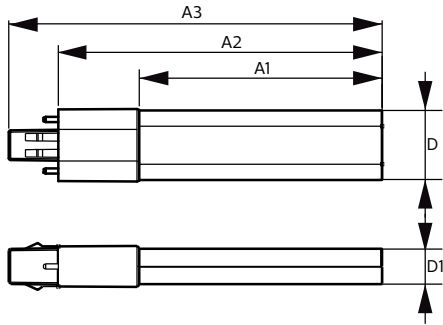

Product data

General Information		Warm-up time to 60% light	
Cap-Base	G23 [G23]		0.5 s
Nominal lifetime	30,000 hour(s)	Power Factor (Fraction)	0.9
Switching Cycle	50,000	Voltage (Nom)	220-240 V
Lighting Technology	LED	Temperature	
Flux measurement reference	Sphere	Ambient temperature range	-20 °C to 45 °C
Light Technical		T-Case Maximum (Nom)	83 °C
Color Code	840 [CCT of 4000K]	Controls and Dimming	
Beam Angle (Nom)	120 degree(s)	Dimmable	No
Luminous Flux	550 lumen	Mechanical and Housing	
Color Designation	Cool White (CW)	Bulb Material	Plastic
Correlated Color Temperature (Nom)	4000 K	Product Length	170 mm
Luminous Efficacy (rated) (Nom)	110.00 lm/W	Bulb Shape	Tube, single-ended
Color Consistency	<6	Approval and Application	
Color rendering index (CRI)	82	Energy Efficiency Class	F
LLMF At End Of Nominal Lifetime (Nom)	70 %	Energy Saving Product	Yes
Operating and Electrical		Approval Marks	TUV CE marking RoHS compliance KEMA Keur certificate
Line Frequency	50 to 60 Hz	Energy Consumption kWh/1000 h	5 kWh
Input Frequency	50 to 60 Hz	EPREL Registration Number	403567
Power Consumption	5 W		
Starting Time (Nom)	0.5 s		

CorePro LED PLS

CE mark	Yes
EU RoHS compliant	Yes
Product Data	
Full product code	871869959668200
Order product name	CorePro LED PLS 5W 840 2P G23
Order code	929001926402

Numerator - Quantity Per Pack	1
Numerator - Packs per outer box	20
Material number (12NC)	929001926402
Full product name	CorePro LED PLS 5W 840 2P G23
EAN/UPC - Case	8718699596699

Dimensional drawing

Product	D	D1	A1	A2	A3
CorePro LED PLS 5W 840 2P G23	31.1 mm	15.8 mm	108 mm	144 mm	166 mm

Photometric data

General uniform lighting - CorePro LED PLS 5W 840 2P G23

Spectral Power Distribution Colour - CorePro LED PLS 5W 840 2P G23