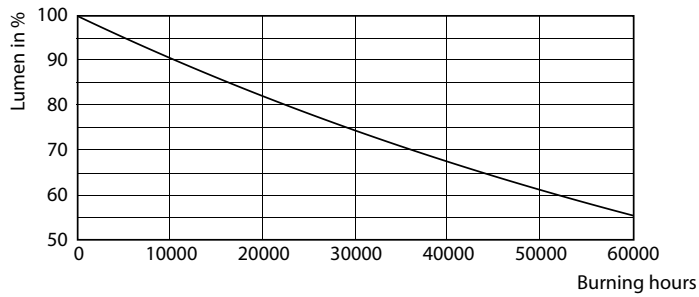

Product data

General Information		Warm-up time to 60% light	
Cap-Base	G23 [G23]		0.5 s
Nominal lifetime	30,000 hour(s)	Power Factor (Fraction)	0.9
Switching Cycle	50,000	Voltage (Nom)	220-240 V
Lighting Technology	LED	Temperature	
Flux measurement reference	Sphere	Ambient temperature range	-20 °C to 45 °C
Light Technical		T-Case Maximum (Nom)	83 °C
Color Code	840 [CCT of 4000K]	Controls and Dimming	
Beam Angle (Nom)	120 degree(s)	Dimmable	No
Luminous Flux	550 lumen	Mechanical and Housing	
Color Designation	Cool White (CW)	Bulb Material	Plastic
Correlated Color Temperature (Nom)	4000 K	Product Length	170 mm
Luminous Efficacy (rated) (Nom)	110.00 lm/W	Bulb Shape	Tube, single-ended
Color Consistency	<6	Approval and Application	
Color rendering index (CRI)	82	Energy Efficiency Class	F
LLMF At End Of Nominal Lifetime (Nom)	70 %	Energy Saving Product	Yes
Operating and Electrical		Approval Marks	TUV CE marking RoHS compliance KEMA Keur certificate
Line Frequency	50 to 60 Hz	Energy Consumption kWh/1000 h	5 kWh
Input Frequency	50 to 60 Hz	EPREL Registration Number	403567
Power Consumption	5 W		
Starting Time (Nom)	0.5 s		

Dimensional drawing

Product	D	D1	A1	A2	A3
CorePro LED PLS 5W 840 2P G23	31.1 mm	15.8 mm	108 mm	144 mm	166 mm

Photometric data

General uniform lighting - CorePro LED PLS 5W 840 2P G23

Spectral Power Distribution Colour - CorePro LED PLS 5W 840 2P G23

Light Distribution Diagram - CorePro LED PLS 5W 840 2P G23

CorePro LED PLS

Lifetime

Life Expectancy Diagram - CorePro LED PLS 5W 840 2P G23

Life Expectancy Diagram - CorePro LED PLS 5W 840 2P G23

Lumen Maintenance Diagram - CorePro LED PLS 5W 840 2P G23