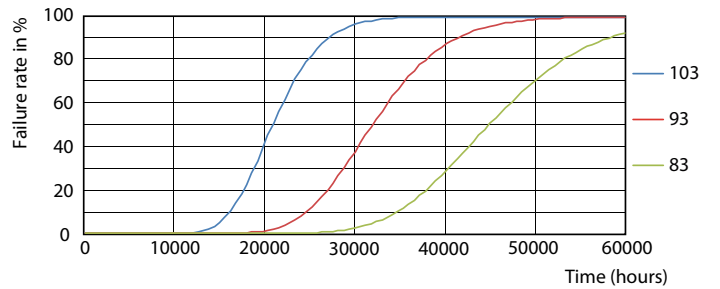

Product data

General Information		Warm-up time to 60% light	
Cap-Base	G23 [G23]		0.5 s
Nominal lifetime	30,000 hour(s)	Power Factor (Fraction)	0.9
Switching Cycle	50,000	Voltage (Nom)	220-240 V
Lighting Technology	LED	Temperature	
Flux measurement reference	Sphere	Ambient temperature range	-20 °C to 45 °C
Light Technical		T-Case Maximum (Nom)	83 °C
Color Code	840 [CCT of 4000K]	Controls and Dimming	
Beam Angle (Nom)	120 degree(s)	Dimmable	No
Luminous Flux	550 lumen	Mechanical and Housing	
Color Designation	Cool White (CW)	Bulb Material	Plastic
Correlated Color Temperature (Nom)	4000 K	Product Length	170 mm
Luminous Efficacy (rated) (Nom)	110.00 lm/W	Bulb Shape	Tube, single-ended
Color Consistency	<6	Approval and Application	
Color rendering index (CRI)	82	Energy Efficiency Class	F
LLMF At End Of Nominal Lifetime (Nom)	70 %	Energy Saving Product	Yes
Operating and Electrical		Approval Marks	TUV CE marking RoHS compliance KEMA Keur certificate
Line Frequency	50 to 60 Hz	Energy Consumption kWh/1000 h	5 kWh
Input Frequency	50 to 60 Hz	EPREL Registration Number	403567
Power Consumption	5 W		
Starting Time (Nom)	0.5 s		

Light Distribution Diagram - CorePro LED PLS 5W 840 2P G23

CorePro LED PLS

Lifetime

Life Expectancy Diagram - CorePro LED PLS 5W 840 2P G23

Life Expectancy Diagram - CorePro LED PLS 5W 840 2P G23

Lumen Maintenance Diagram - CorePro LED PLS 5W 840 2P G23