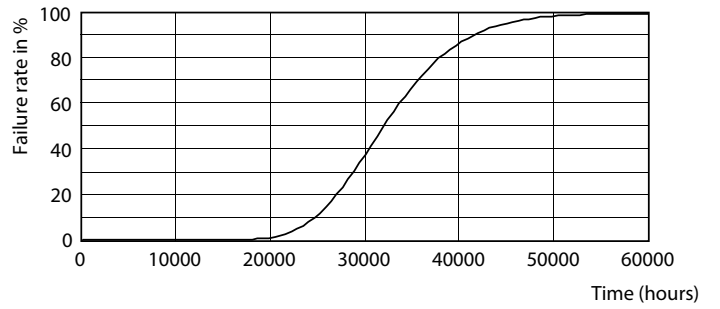

Life Expectancy Diagram - CorePro LED PLS 5W 840 2P G23

CorePro LED PLS

Lifetime