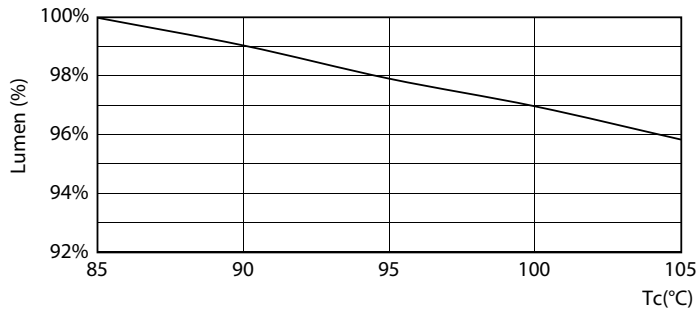

Lumen Maintenance Diagram - CorePro LED PLS 5W 840 2P G23