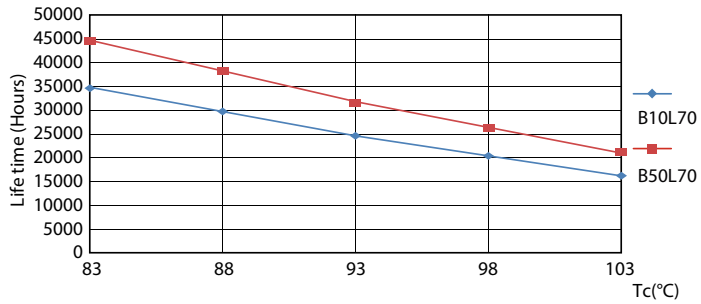

CorePro LED PLS

Lifetime

Life Expectancy Diagram - CorePro LED PLS 5W 840 2P G23