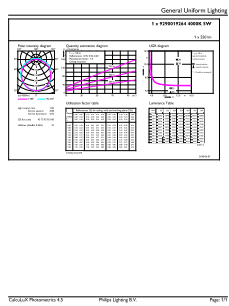

Product data

General Information		Warm-up time to 60% light	
Cap-Base	G23 [G23]		0.5 s
Nominal lifetime	30,000 hour(s)	Power Factor (Fraction)	0.9
Switching Cycle	50,000	Voltage (Nom)	220-240 V
Lighting Technology	LED	Temperature	
Flux measurement reference	Sphere	Ambient temperature range	-20 °C to 45 °C
Light Technical		T-Case Maximum (Nom)	83 °C
Color Code	840 [CCT of 4000K]	Controls and Dimming	
Beam Angle (Nom)	120 degree(s)	Dimmable	No
Luminous Flux	550 lumen	Mechanical and Housing	
Color Designation	Cool White (CW)	Bulb Material	Plastic
Correlated Color Temperature (Nom)	4000 K	Product Length	170 mm
Luminous Efficacy (rated) (Nom)	110.00 lm/W	Bulb Shape	Tube, single-ended
Color Consistency	<6	Approval and Application	
Color rendering index (CRI)	82	Energy Efficiency Class	F
LLMF At End Of Nominal Lifetime (Nom)	70 %	Energy Saving Product	Yes
Operating and Electrical		Approval Marks	TUV CE marking RoHS compliance KEMA Keur certificate
Line Frequency	50 to 60 Hz	Energy Consumption kWh/1000 h	5 kWh
Input Frequency	50 to 60 Hz	EPREL Registration Number	403567
Power Consumption	5 W		
Starting Time (Nom)	0.5 s		

CorePro LED PLS

CE mark	Yes
EU RoHS compliant	Yes
Product Data	
Full product code	871869959668200
Order product name	CorePro LED PLS 5W 840 2P G23
Order code	929001926402

Numerator - Quantity Per Pack	1
Numerator - Packs per outer box	20
Material number (12NC)	929001926402
Full product name	CorePro LED PLS 5W 840 2P G23
EAN/UPC - Case	8718699596699

Dimensional drawing

Product	D	D1	A1	A2	A3
CorePro LED PLS 5W 840 2P G23	31.1 mm	15.8 mm	108 mm	144 mm	166 mm

Photometric data

General uniform lighting - CorePro LED PLS 5W 840 2P G23

Spectral Power Distribution Colour - CorePro LED PLS 5W 840 2P G23