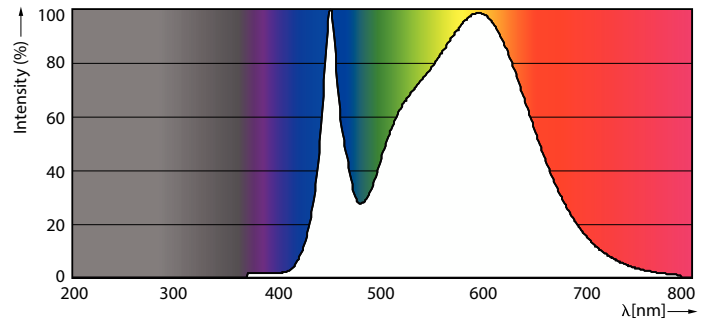

Product data

General Information		Warm-up time to 60% light	
Cap-Base	G23 [G23]		0.5 s
Nominal lifetime	30,000 hour(s)	Power Factor (Fraction)	0.9
Switching Cycle	50,000	Voltage (Nom)	220-240 V
Lighting Technology	LED	Temperature	
Flux measurement reference	Sphere	Ambient temperature range	-20 °C to 45 °C
Light Technical		T-Case Maximum (Nom)	83 °C
Color Code	840 [CCT of 4000K]	Controls and Dimming	
Beam Angle (Nom)	120 degree(s)	Dimmable	No
Luminous Flux	550 lumen	Mechanical and Housing	
Color Designation	Cool White (CW)	Bulb Material	Plastic
Correlated Color Temperature (Nom)	4000 K	Product Length	170 mm
Luminous Efficacy (rated) (Nom)	110.00 lm/W	Bulb Shape	Tube, single-ended
Color Consistency	<6	Approval and Application	
Color rendering index (CRI)	82	Energy Efficiency Class	F
LLMF At End Of Nominal Lifetime (Nom)	70 %	Energy Saving Product	Yes
Operating and Electrical		Approval Marks	TUV CE marking RoHS compliance KEMA Keur certificate
Line Frequency	50 to 60 Hz	Energy Consumption kWh/1000 h	5 kWh
Input Frequency	50 to 60 Hz	EPREL Registration Number	403567
Power Consumption	5 W		
Starting Time (Nom)	0.5 s		

CorePro LED PLS

CE mark	Yes
EU RoHS compliant	Yes
Product Data	
Full product code	871869959668200
Order product name	CorePro LED PLS 5W 840 2P G23
Order code	929001926402

Numerator - Quantity Per Pack	1
Numerator - Packs per outer box	20
Material number (12NC)	929001926402
Full product name	CorePro LED PLS 5W 840 2P G23
EAN/UPC - Case	8718699596699

Dimensional drawing

Product	D	D1	A1	A2	A3
CorePro LED PLS 5W 840 2P G23	31.1 mm	15.8 mm	108 mm	144 mm	166 mm

Photometric data

General uniform lighting - CorePro LED PLS 5W 840 2P G23

Spectral Power Distribution Colour - CorePro LED PLS 5W 840 2P G23