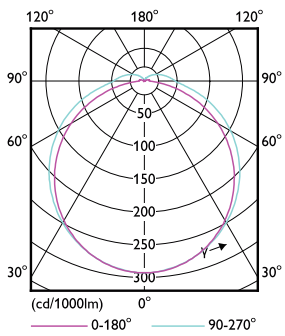

Product data

General Information		Warm-up time to 60% light	
Cap-Base	G23 [G23]		0.5 s
Nominal lifetime	30,000 hour(s)	Power Factor (Fraction)	0.9
Switching Cycle	50,000	Voltage (Nom)	220-240 V
Lighting Technology	LED	Temperature	
Flux measurement reference	Sphere	Ambient temperature range	-20 °C to 45 °C
Light Technical		T-Case Maximum (Nom)	83 °C
Color Code	840 [CCT of 4000K]	Controls and Dimming	
Beam Angle (Nom)	120 degree(s)	Dimmable	No
Luminous Flux	550 lumen	Mechanical and Housing	
Color Designation	Cool White (CW)	Bulb Material	Plastic
Correlated Color Temperature (Nom)	4000 K	Product Length	170 mm
Luminous Efficacy (rated) (Nom)	110.00 lm/W	Bulb Shape	Tube, single-ended
Color Consistency	<6	Approval and Application	
Color rendering index (CRI)	82	Energy Efficiency Class	F
LLMF At End Of Nominal Lifetime (Nom)	70 %	Energy Saving Product	Yes
Operating and Electrical		Approval Marks	TUV CE marking RoHS compliance KEMA Keur certificate
Line Frequency	50 to 60 Hz	Energy Consumption kWh/1000 h	5 kWh
Input Frequency	50 to 60 Hz	EPREL Registration Number	403567
Power Consumption	5 W		
Starting Time (Nom)	0.5 s		

Dimensional drawing

Product	D	D1	A1	A2	A3
CorePro LED PLS 5W 840 2P G23	31.1 mm	15.8 mm	108 mm	144 mm	166 mm

Photometric data

General uniform lighting - CorePro LED PLS 5W 840 2P G23

Spectral Power Distribution Colour - CorePro LED PLS 5W 840 2P G23

Light Distribution Diagram - CorePro LED PLS 5W 840 2P G23

CorePro LED PLS

Lifetime

Life Expectancy Diagram - CorePro LED PLS 5W 840 2P G23

Life Expectancy Diagram - CorePro LED PLS 5W 840 2P G23

Lumen Maintenance Diagram - CorePro LED PLS 5W 840 2P G23