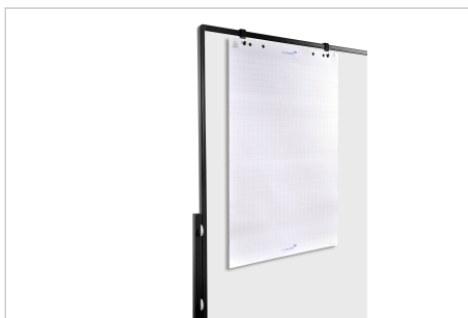

- Easily separate desks and spaces to create a safe and hygienic working environment
- Facilitates collaboration at a safe distance
- Flexibly visualise directly on the whiteboard surface or add a flipchart paper pad
- Easy to clean smooth surface
- Attractive, lightweight and mobile design
- Tool-free mounting: quick and easy assembly
- Legs are firmly attached to the board for extra stability
- Quick linking of several boards
- 10 year guarantee on the perfect writability and wipeability of the board surface when used in combination with Legamaster accessories

## PREMIUM divider whiteboard

### 150x120cm lacquered steel

- Non-foldable functional divider board with a double-sided whiteboard surface
- Magnetic lacquered steel board surface
- Suitable for writing on with dry erase whiteboard markers
- Matte coated aluminium board frame, footings and legs in matte coated steel
- Height adjustable at two fixed positions
- Vertical and horizontal board mounting option
- Set of 4 lockable castors and flipchart hooks included
- Minimal height of the total product (vertical setup) : 196 cm
- Maximal height of the total product (vertical setup): 226 cm
- Maximal height of the total product (horizontal setup): 196 cm
- Board size: H 150 x W 120 cm

## Specifications

Height adjustable	Yes
Product material	Steel
Surface (material/colour)	Steel / White
Frame (material/colour)	Aluminium / Anthracite matt
Corner (material/colour)	Plastic / -
Magnetic	Yes
Article dimensions	1250 x 1960 x 580 mm
Castors	Yes
Number of castors	4
Double sided	Yes
Included accessories	Mounting materials
Product warranty	2 Years
Surface warranty	10 Years