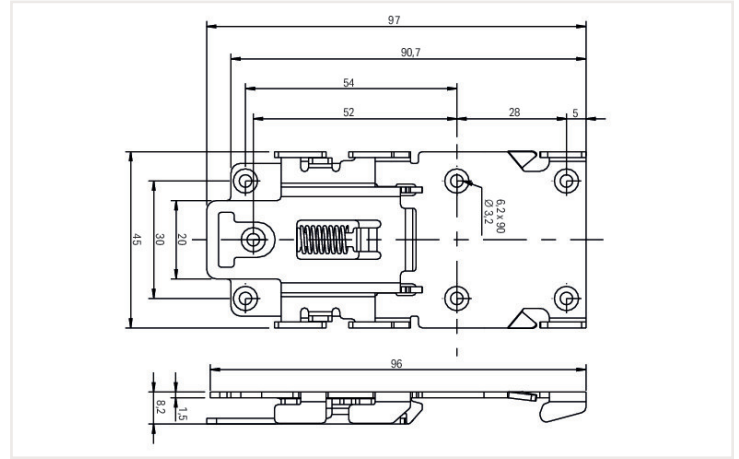

## Data sheet | Item number: 2789-1145

Mounting carrier; 1.5 mm thick; carbon steel; for DIN-35 rail mounting; 45 mm

<https://www.wago.com/2789-1145>

Dimensions in mm

### Physical data

Width	45 mm / 1.77 inch
Height	96 mm / 3.78 inch
Depth from upper-edge of DIN-rail	1.5 mm / 0.06 inch

### Material data

Fire load	0 MJ
Weight	68 g

### Commercial data

PU (SPU)	500 Pieces
Packaging type	Box
Country of origin VKOrg Germany	CN
GTIN	4055144012941
Customs tariff number VKOrg Germany	85049090000