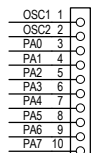

USB TO ICC INTERFACE

SIGNAL PINS

MCU

DEMO