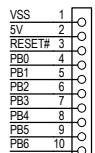

USB TO ICC INTERFACE

SIGNAL PINS

MCU

DEMO