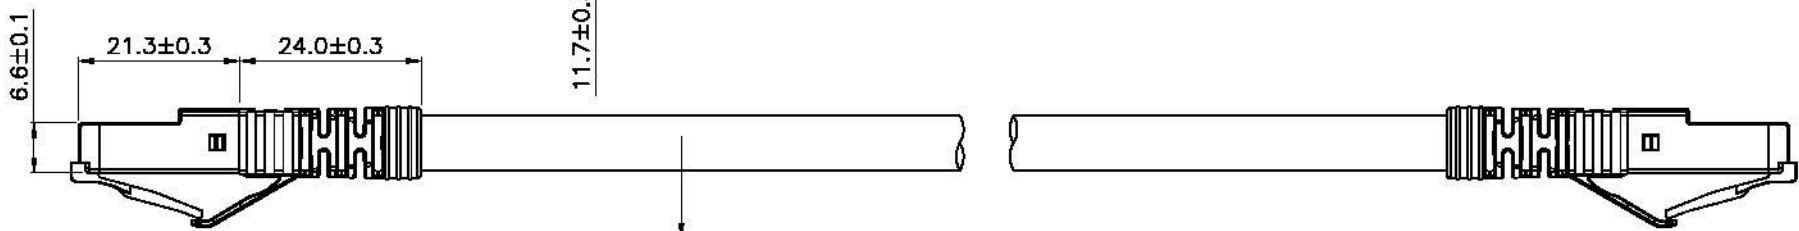

Datenblatt - Fiche technique - Data sheet

21.15.0871

ROLINE S/FTP-(PiMF-)Patchkabel Kat.6a, Massivdraht, grau, 30,0 m

Cordon ROLINE Cat.6a S/FTP (PiMF) solide, gris, 30,0 m

ROLINE S/FTP Patch Cord Cat.6a, solid, grey, 30.0 m

1 2 3 4 5 6

length (see below table list)

Print: roline S/FTP INSTALL CABLE 23AWG 4PR ANSI/TIA 568C.2 CAT.6A XXXXXX-X XXXXM

Specification :

Material :

1. RJ45 Plug : for 23AWG Solid wire.
 - 1-1. Housing : Polycarbonate, UL 94V-2, Blue color.
 - 1-2. Contact finished : Min. 50 micro-inch Gold plating over min. 50 micro-inch Nickel plating on surface contact area.
 - 1-3. Contact material : Phosphor Bronze.
 - 1-4. Shield : Zinc Alloy with Nickel plated.
2. SR : PC 2250 UL 94V-2.
3. Cable :
 - 3-1. Jacket : PVC.
 - 3-2. Conductor : 23 AWG Solid copper.
 - 3-3. Isolation : Foam PE.
 - 3-4. Shield : Aluminum Foil.
 - 3-5. Cable structure : S/FTP, 4 twisted pair.

21.15.0870	20m	grey
21.15.0871	30m	grey
21.15.0872	50m	grey
21.15.0873	70m	grey
21.15.0875	90m	grey

Remark :

- (1) Jacket Color
Gray(RAL7035)
- (2) Wiring
T568B
- (3) Length (as shown on the table list)
- (4) Length Unit : meter