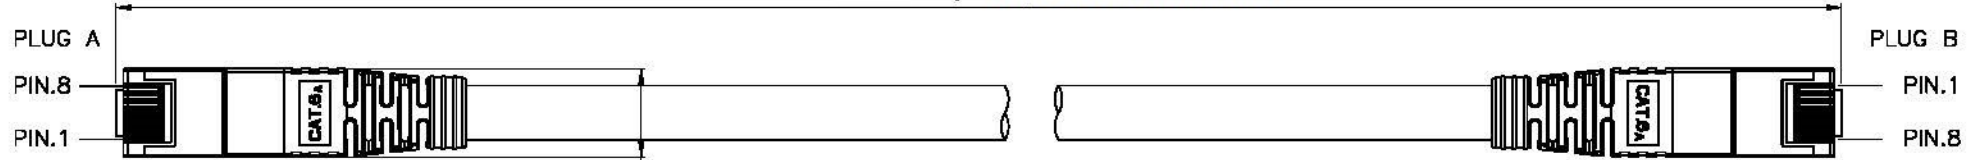

Datenblatt - Fiche technique - Data sheet

21.15.0871

ROLINE S/FTP-(PiMF-)Patchkabel Kat.6a, Massivdraht, grau, 30,0 m

Cordon ROLINE Cat.6a S/FTP (PiMF) solide, gris, 30,0 m

ROLINE S/FTP Patch Cord Cat.6a, solid, grey, 30.0 m

1 2 3 4 5 6

length (see below table list)

Print: roline S/FTP INSTALL CABLE 23AWG 4PR ANSI/TIA 568C.2 CAT.6A XXXXXX-X XXXXM

Specification :

Material :

1. RJ45 Plug : for 23AWG Solid wire.
 - 1-1. Housing : Polycarbonate, UL 94V-2, Blue color.
 - 1-2. Contact finished : Min. 50 micro-inch Gold plating over min. 50 micro-inch Nickel plating on surface contact area.
 - 1-3. Contact material : Phosphor Bronze.
 - 1-4. Shield : Zinc Alloy with Nickel plated.
2. SR : PC 2250 UL 94V-2.
3. Cable :
 - 3-1. Jacket : PVC.
 - 3-2. Conductor : 23 AWG Solid copper.
 - 3-3. Isolation : Foam PE.
 - 3-4. Shield : Aluminum Foil.
 - 3-5. Cable structure : S/FTP, 4 twisted pair.

21.15.0870	20m	grey
21.15.0871	30m	grey
21.15.0872	50m	grey
21.15.0873	70m	grey
21.15.0875	90m	grey

Remark :

- (1) Jacket Color
Gray(RAL7035)
- (2) Wiring
T568B
- (3) Length (as shown on the table list)
- (4) Length Unit : meter

*#: Matching DIM.	DRAWING	08.AUG.2013		
**#: Important DIM.	CHECK	08.AUG.2013		
Others General DIM.	APPROVAL	08.AUG.2013		
GENERAL TOLERANCE OF DIMENSIONS	ITEM NO.	21.15.0870, 21.15.0871, 21.15.0872, 21.15.0873, 21.15.0875		
X.XXX ±0.005	SCALE	1/1 (A4)	DESC.	ROLINE Cat. 6a S/FTP Patch Cord, solid, grey
X.XX ±0.05		UNIT	mm	
X.X ±0.1		DRAWING CLASSIFICATION	S	SHEET 1 OF 1