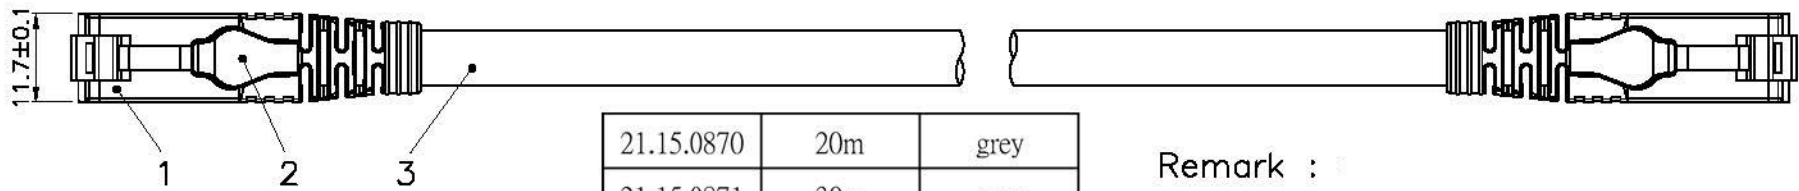

Datenblatt - Fiche technique - Data sheet

21.15.0871

ROLINE S/FTP-(PiMF-)Patchkabel Kat.6a, Massivdraht, grau, 30,0 m

Cordon ROLINE Cat.6a S/FTP (PiMF) solide, gris, 30,0 m

ROLINE S/FTP Patch Cord Cat.6a, solid, grey, 30.0 m

1 2 3 4 5 6

length (see below table list)

Print: roline S/FTP INSTALL CABLE 23AWG 4PR ANSI/TIA 568C.2 CAT.6A XXXXXX-X XXXXM

Specification :

Material :

1. RJ45 Plug : for 23AWG Solid wire.
 - 1-1. Housing : Polycarbonate, UL 94V-2, Blue color.
 - 1-2. Contact finished : Min. 50 micro-inch Gold plating over min. 50 micro-inch Nickel plating on surface contact area.
 - 1-3. Contact material : Phosphor Bronze.
 - 1-4. Shield : Zinc Alloy with Nickel plated.
2. SR : PC 2250 UL 94V-2.
3. Cable :
 - 3-1. Jacket : PVC.
 - 3-2. Conductor : 23 AWG Solid copper.
 - 3-3. Isolation : Foam PE.
 - 3-4. Shield : Aluminum Foil.
 - 3-5. Cable structure : S/FTP, 4 twisted pair.

21.15.0870	20m	grey
21.15.0871	30m	grey
21.15.0872	50m	grey
21.15.0873	70m	grey
21.15.0875	90m	grey

Remark :

- (1) Jacket Color
Gray(RAL7035)
- (2) Wiring
T568B
- (3) Length (as shown on the table list)
- (4) Length Unit : meter