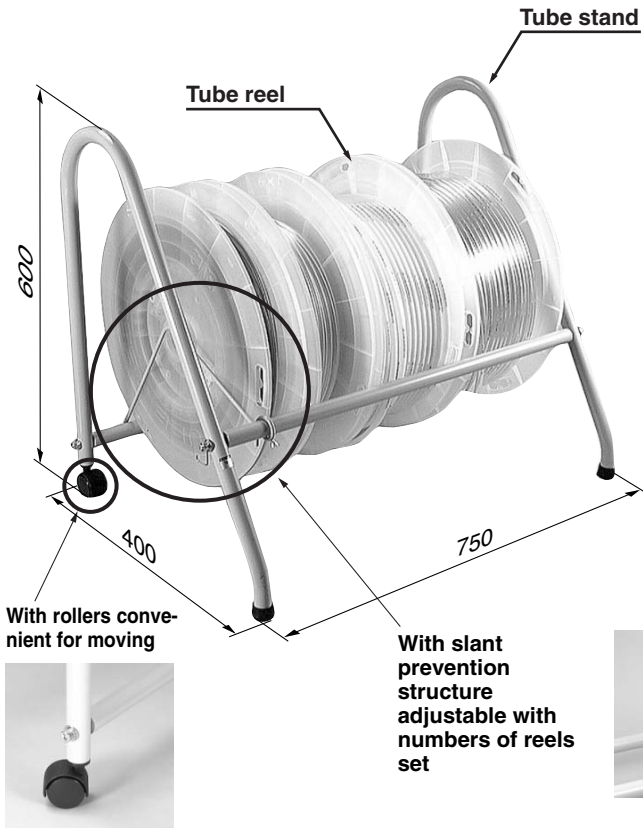

Related Products: Tube Stand & Tube Reel *Series TB/TBR*

- Compact size without taking up space
- Easy installment just by putting tube reel

- Allows easy refilling and replacing tubes.

- K
- M
- H
- D
- MS
- T
- VMG

Tube Reel: TBR-1/2/3/4

Applicable tubing size (mm)	Model
4, 6	TBR-1
8	TBR-2
10	TBR-3
12	TBR-4

Tube Stand: TB-2