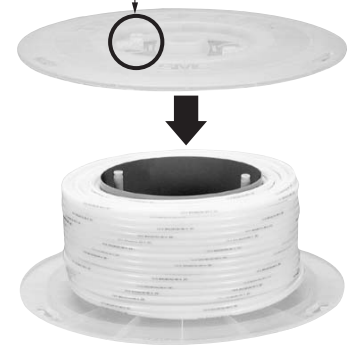

Related Products: Tube Stand & Tube Reel *Series TB/TBR*

- Compact size without taking up space
- Easy installment just by putting tube reel

- Allows easy refilling and replacing tubes.

- K
- M
- H
- D
- MS
- T
- VMG

Tube Reel: TBR-1/2/3/4

Applicable tubing size (mm)	Model
4, 6	TBR-1
8	TBR-2
10	TBR-3
12	TBR-4

Tube Stand: TB-2