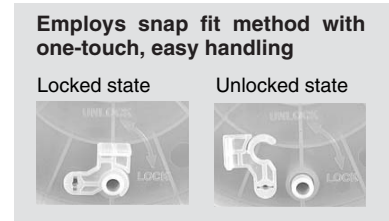

Related Products: Tube Stand & Tube Reel *Series TB/TBR*

- Compact size without taking up space
- Easy installment just by putting tube reel

- Allows easy refilling and replacing tubes.

- K
- M
- H
- D
- MS
- T
- VMG

Tube Reel: TBR-1/2/3/4

Applicable tubing size (mm)	Model
4, 6	TBR-1
8	TBR-2
10	TBR-3
12	TBR-4

Tube Stand: TB-2