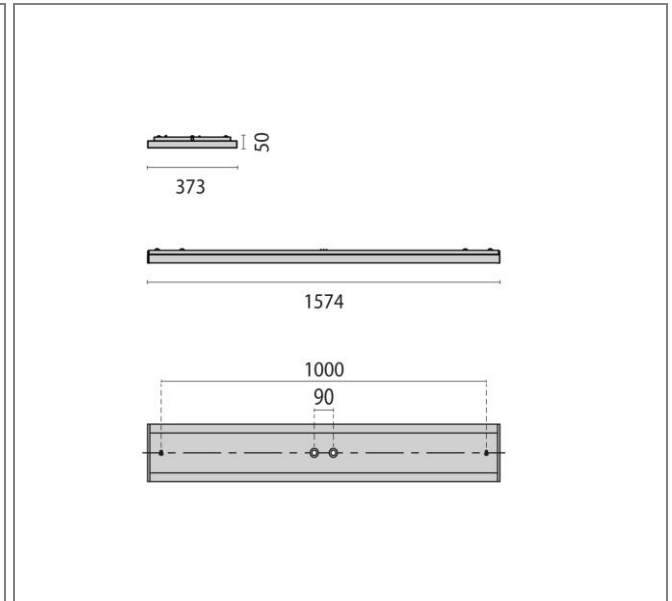

ART.: 8630661613410

SL630 AB PRISM

Art.: 8630661613410, SL630 AB, Prismenstruktur, 49W, 4000K, Driver static, 1574mm, Symmetrical - direct, White, LED surface-mount luminaire for interior, comprising: Housing made of steel sheet, die-cast aluminium end caps, powder painted / Prismatic cover for efficient light diffusion, glare reduction and a high level of uniformity / Renovation version with luminaire width > 370 mm to cover existing holes / Direct light distribution / LED Sidelight-Technology for a homogenous light distribution over the entire area of the cover / Colour rendering index Ra > 80 / Colour tolerance according to MacAdam = 3 SDCM / Light engine can be replaced by means of a slide-in mechanism / VDU application suitable acc. to EN 12464-1 (see table) / Special colour versions available upon request

Connected load	49 W
Luminous flux	6140 lm
Efficiency	125 lm/W
Colour temperature	4000K
Colour rendering (CRI)	80
IP class	20
Nominal voltage	220 – 240 V
Colour	WH-RAL9016
UGR	16,4
Glare control	✓