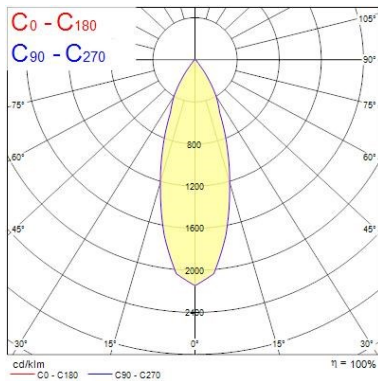

Optical data

Fixture luminous flux (lm)	1023
Luminaire efficacy (lm/W)	102
LOR (%)	100
Colour temperature (K)	4000
Light colour	Neutral White
CRI (Ra)	90
Colour Variation Initial (SDCM)	SDCM3
Adjustable chromaticity	N
Beam Angle (°)	46
Photobiological Risk Group	RG1

Lifetime data

Lifespan L70 B50	100000
Lifespan L80 B20	100000
Lifespan L90 B10	68500

Physical data

Housing colour	White
IP rating	IP20
IK rating	IK02
Nominal Product Height (mm)	72
Cutout Dimensions (W x L in mm or Diameter in mm)	76
Weight (kg)	0.39
Recessed Depth (mm)	72

PHOTOMETRY

Distance [m]	Cone diameter [m]	E[0°] E[CO]	E[0°] E[CO]
0.5	0.32	8791 3913	17.8°
1.0	0.63	2196 953	17.8°
1.5	0.95	976 424	17.8°
2.0	1.27	549 238	17.8°
2.5	1.59	351 152	17.8°
3.0	1.90	244 106	17.8°

Distance [m] Cone diameter [m] Illuminance [lx]

— C0 - C180 (Half beam angle: 35.2°)

TECHNICAL DRAWINGS

Dimensions (mm)