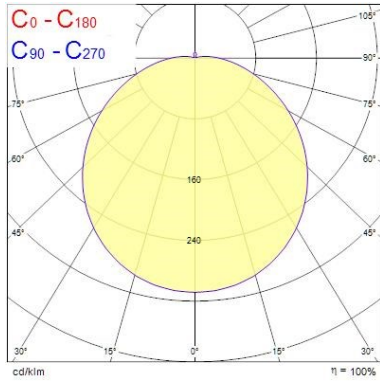

Optical data

Fixture luminous flux (lm)	2225
Luminous flux (lm)	2225
Luminaire efficacy (lm/W)	122
Colour temperature (K)	3000
Colour Code	830
Light colour	Warm White
CRI (Ra)	80
Colour Variation Initial (SDCM)	SDCM3
Adjustable chromaticity	N
Beam Angle (°)	120
Distribution type	Symmetric
Glare control	< 25
Photobiological Risk Group	RG0
Lumen maintenance at end of nominal life (%)	80

Lifetime data

Lifespan L70 B50	60000
Lifespan L70 B10	60000
Lifespan L80 B50	60000
Lifespan L80 B10	60000
Lifespan L90 B50	42000
Lifespan L90 B10	35000

Physical data

Housing colour	White
IP rating	IP44
IK rating	IK10
Diffuser finish	Opal
Diffuser material	PC Polycarbonate
Nominal Product Height (mm)	110
Nominal Product Diameter (mm)	335
Weight (kg)	1.2

Safety data

Optimal operating condition (°C)	-25-25
----------------------------------	--------

PHOTOMETRY

Giotto LED 335 GIOTTO 335 3000K SURFACE DALI 3034805

Distance [m]	Cone diameter [m]	Beam angle [°]	Beam angle [°]	Illuminance [lx]
0.5	1.58	57.6°	57.6°	2745
1.0	3.15	57.6°	57.6°	686
1.5	4.73	57.6°	57.6°	305
2.0	6.30	57.6°	57.6°	172
2.5	7.88	57.6°	57.6°	110
3.0	9.45	57.6°	57.6°	76

Distance [m] Cone diameter [m] Illuminance [lx]
C0 - C180 (Half beam angle: 115.2°)

TECHNICAL DRAWINGS