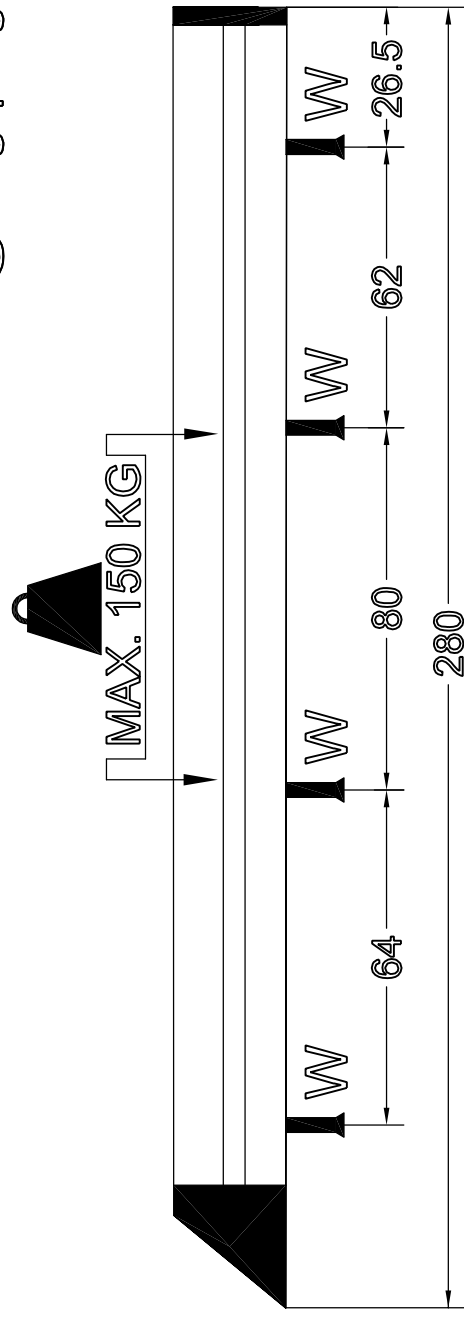

Volkswagen T5

280x143 cm. L1 H1

8X 	* M6 	8X 	8X
W 	* 3xD M6 	8X 	8X
L M8 		16X 3xD M8 	8X
		16X 	8X
2X 			

www.king-ping.com

info@king-ping.com

MONTAGE IN KING-ALU MATERIAL