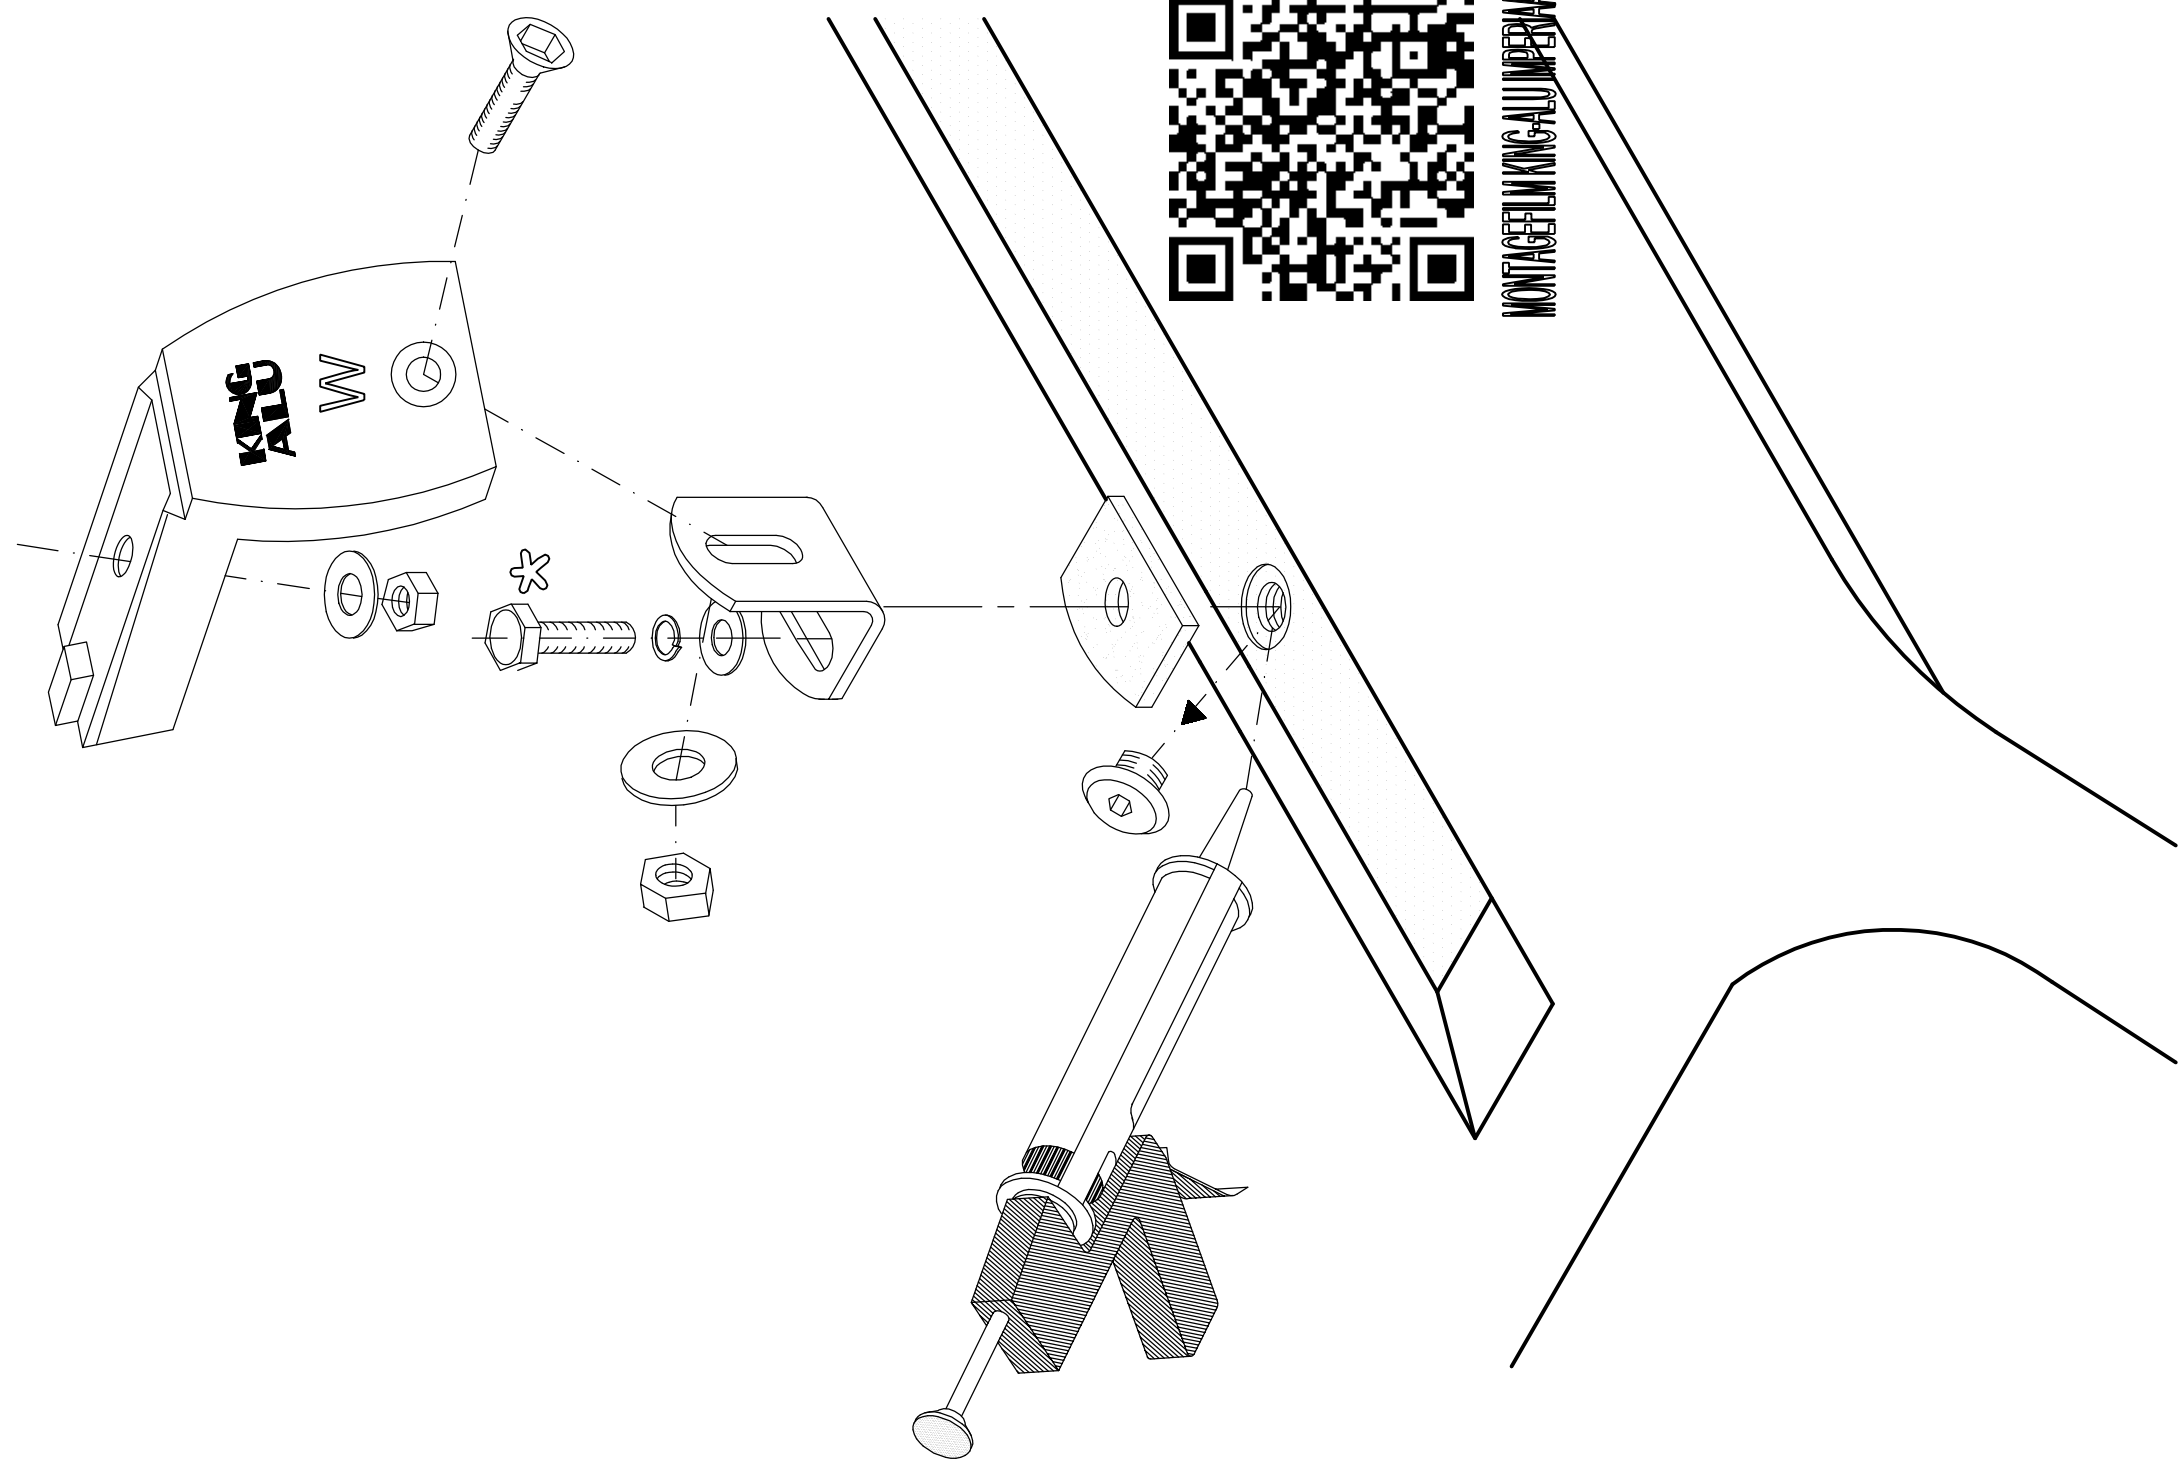

Volkswagen T5

280x143 cm. L1 H1

8X 	* M6 	8X 	8X
W 	* 3xD M6 	8X 	8X
L M8 		16X 3xD M8 	8X
		16X 	8X
2X 			

www.king-ping.com

info@king-ping.com

MONTAGE IN KING-ALU MATERIAL