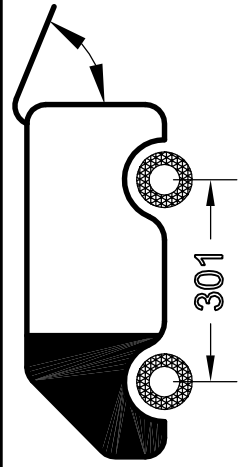

Volkswagen T5

280x143 cm. L1 H1

8X 	* M6 	8X 	8X
W 	* 3xD M6 	8X 	8X
L M8 		16X 3xD M8 	8X
		16X 	8X
2X 			

www.king-ping.com

info@king-ping.com

MONTAGE IN KING-ALU MATERIAL