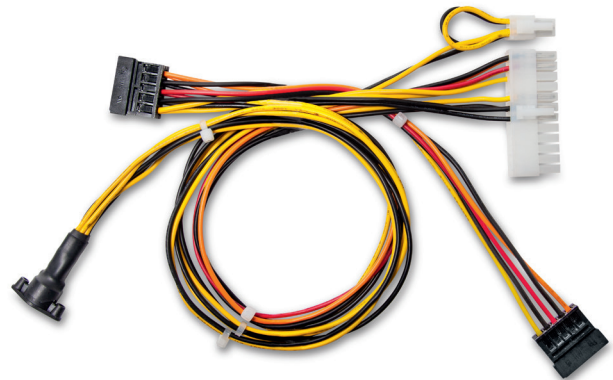

# MBZ-1020-B1

Special cable harness

- ✓ 12V only power cable
- ✓ DC plug: POWER DIN connector

**RECOMMENDED POWER SUPPLIES:**

- ✓ BET-0912-B3
- ✓ BET-1512
- ✓ BET-1012M
- ✓ BET-1612M