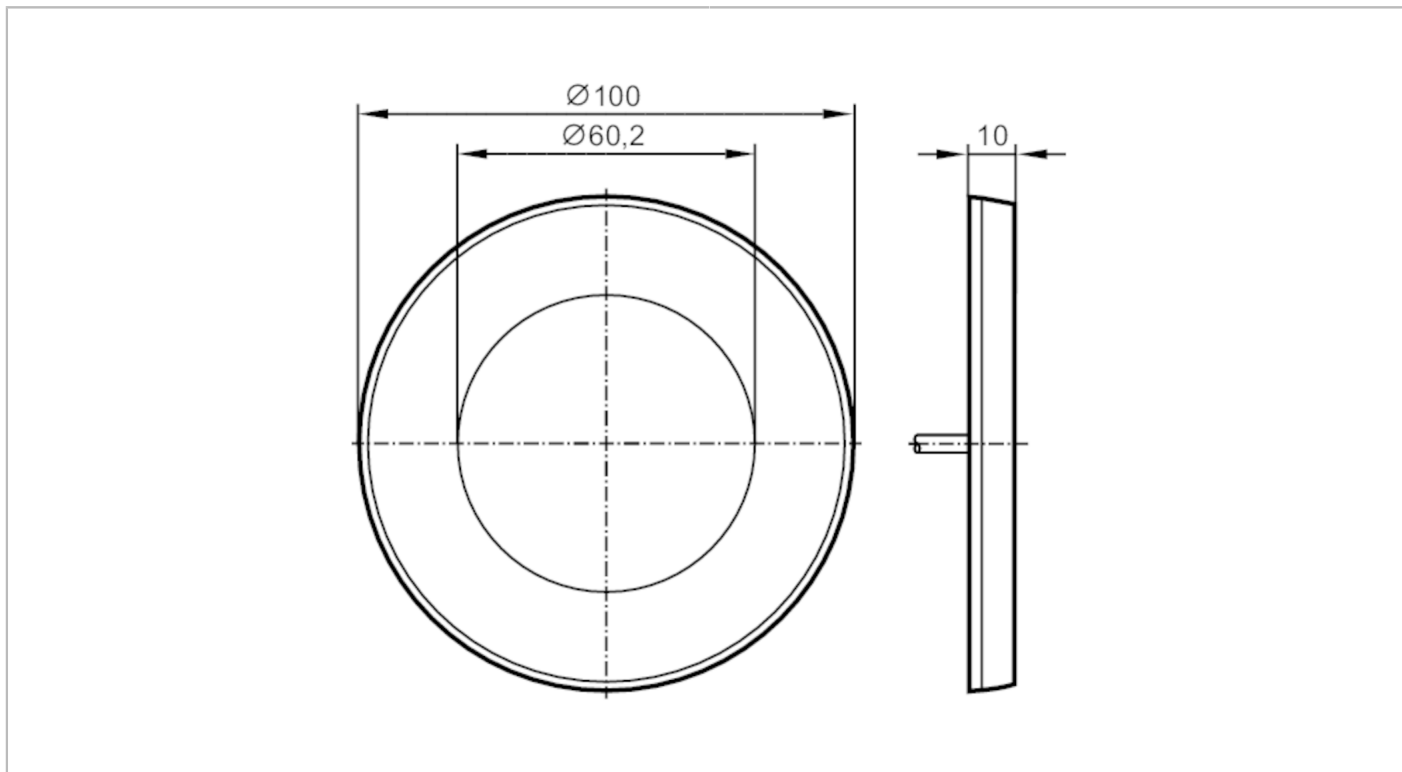

E80375

Coloured surround for touch sensors

BLUE COVER RING FOR KT

Application	
Design	for type KT50
Mechanical data	
Weight [g]	31.6
Dimensions [mm]	100 x 10 x 100
Materials	polycarbonate-ABS blue
Remarks	
Pack quantity	2 pcs.