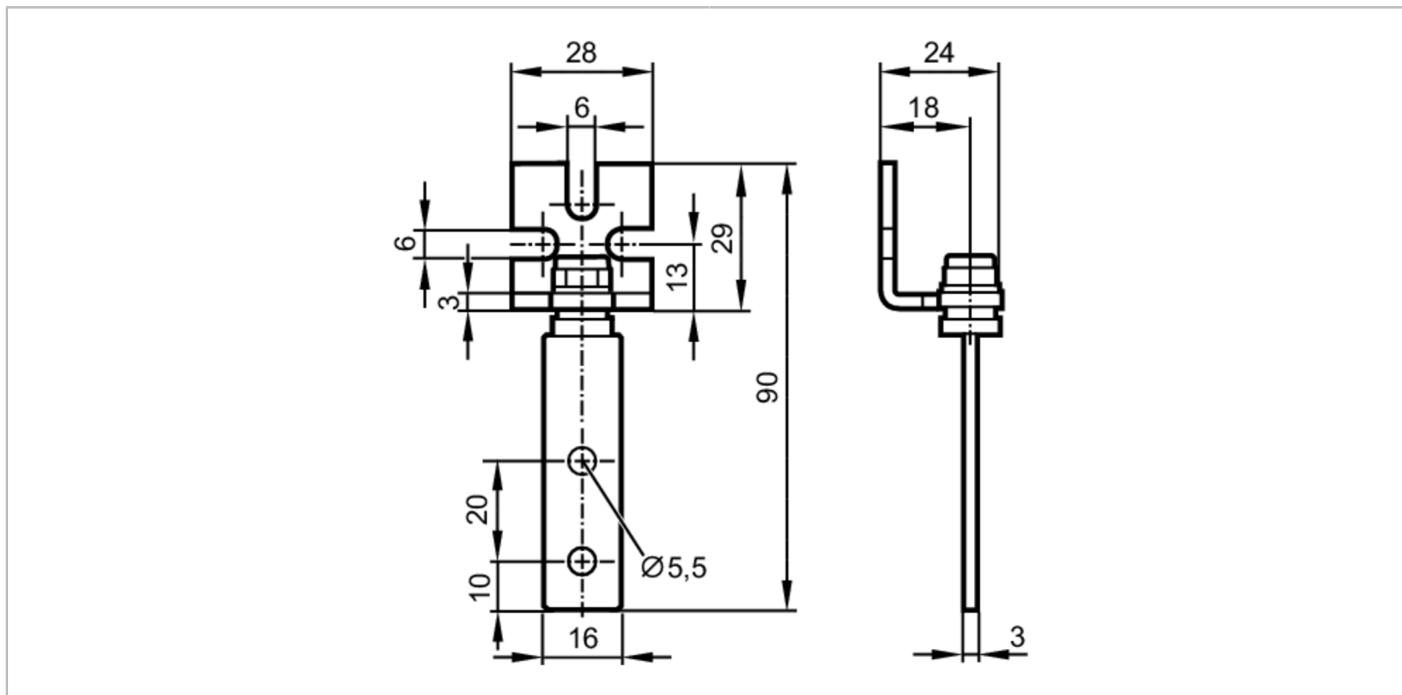

## Rotatable angle bracket for safety light grids

ROTATING ANGLE +/-90° SET4

Application	
Installation	axial; ( $\pm 90^\circ$ )
Mechanical data	
Weight [g]	221.5
Dimensions [mm]	90 x 24 x 28
Materials	Angle brackets: steel black
Remarks	
Pack quantity	4 pcs.