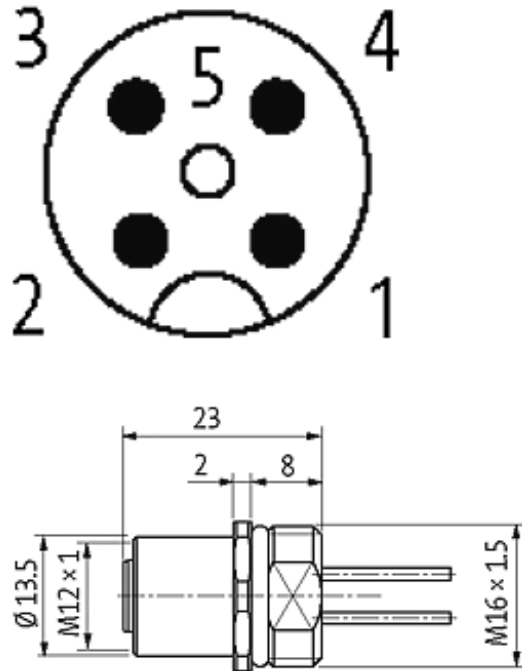

**M12 FEMALE FLANGE PLUG A CODED FRONT MOUNT**

PP-wires 4X0.34 0.2m

Flange M12 female  
4-pole  
Front mounting  
with multi-strand wire

[Link to Product](#)**Illustration**

# Female

Product may differ from Image

## Technical Data

Operating voltage	max. 250 V AC/DC
Operating current per contact	max. 4 A
Locking of ports	Screw thread M12 × 1 mm (recommended torque 0.6 Nm) self-securing
Protection	IP67 inserted and tightened (EN 60529)

## Cables

Cable number	971
No./diameter of wires	4 × 0.34 mm <sup>2</sup>
Wire isolation	PP (br, wh, bl, bk)
Shore hardness outer jacket	70 ± 5D
Outer diameter	approx. 1.25 mm
Bend radius (fixed)	5 × outer Ø
Bend radius (moving)	10 × outer Ø
Temperature range (fixed)	-40...+80 °C
Temperature range (mobile)	-25...+80 °C