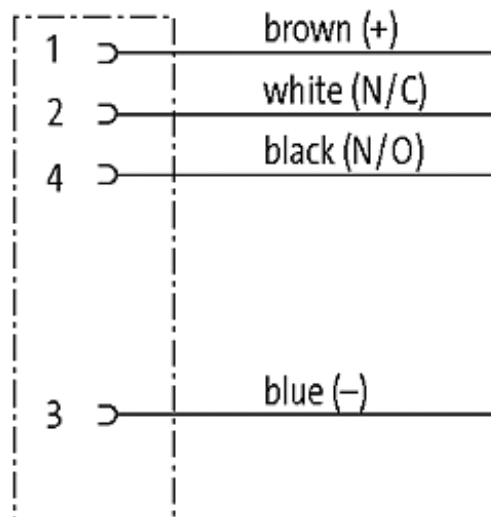

**M12 FEMALE FLANGE PLUG A CODED FRONT MOUNT**

PP-wires 4X0.34 0.2m

Flange M12 female  
4-pole  
Front mounting  
with multi-strand wire

[Link to Product](#)**Illustration**

# Female

Product may differ from Image

## General data

Temperature range	-25...+85 °C
-------------------	--------------

**Commercial data**

country of origin	DE
customs tariff number	85444290
minimum order quantity	1